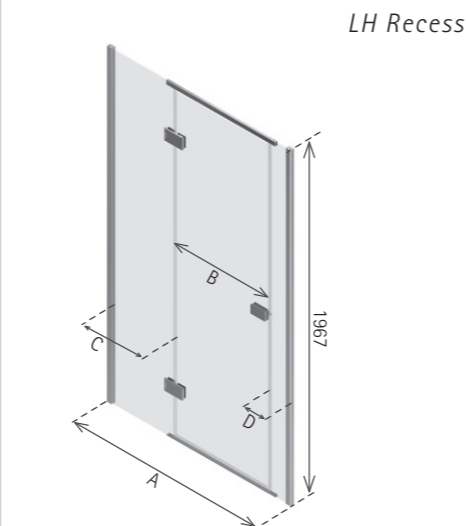

DIMENSIONS (MM)						PRICES		
MODEL	A	B	C	D	X	Y	PRICE (EX. VAT)	PRICE (INC. VAT)
IR800	760 - 790	492	130	151	-	-	£895.00	£1,074.00
IR900	860 - 890	592	130	151	-	-	£911.00	£1,093.20
IR1000	960 - 990	592	230	151	-	-	£927.00	£1,112.40
IR1200	1160 - 1190	592	430	151	-	-	£955.00	£1,146.00
IR1500	1460 - 1490	592	730	151	-	-	£1,009.00	£1,210.80

- LH/RH Recess, please specify
- Matki Glass Guard Easy Clean protection included
- 8mm Safety Glass
- Frame: Aluminium and Mirror Polished Stainless Steel
- **Handle: Soft Return/Traditional**
- Without tray, suitable for installation on wet room floor or existing shower tray