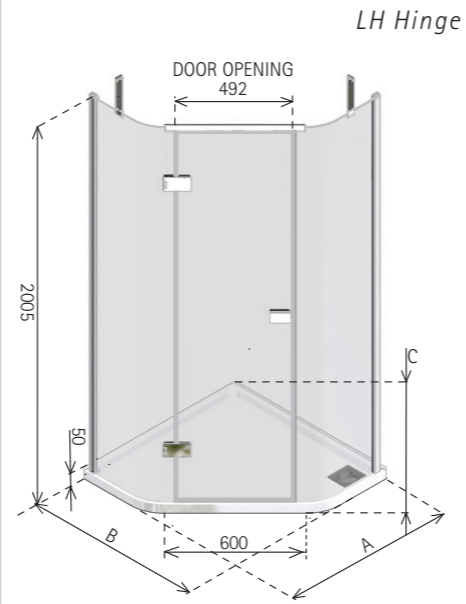

10 ILLUSION QUINTESSE

Door hinges off smaller panel
Please specify hand when ordering

DIMENSIONS (MM)			PRICES		
MODEL	A	B	C	PRICE (EX. VAT)	PRICE (INC. VAT)
IQT900	900	900	892	£1,581.00	£1,897.20
IQT1000	1000	1000	1033	£1,648.00	£1,977.60
IQT1080	1000	800	892	£1,615.00	£1,938.00
IQT1280	1200	800	1033	£1,745.00	£2,094.00
IQT1290	1200	900	1104	£1,794.00	£2,152.80
IQT1490	1400	900	1245	£1,889.00	£2,266.80

- LH/RH Hinge for Corner Installation, please specify
- LH/RH Corner for Offset Corner, please specify
- Matki Glass Guard Easy Clean protection included
- 8mm Safety Glass Door, 6mm Safety Glass Curved Panels
- Frame: Aluminium and Mirror Polished Stainless Steel
- **Handle: Soft Return/Traditional**
- Integrated Tray with Glass Channel for watertight seal without silicon
- Fastflow shower waste with stainless steel grill included
- **Optional raised tray version available, supplied with adjustable legs and front cover panel in white only. Raised tray adds 100mm to height. Add £87.00 excluding VAT to price**

- LH/RH Recess, please specify
- Matki Glass Guard Easy Clean protection included
- 8mm Safety Glass
- Frame: Aluminium and Mirror Polished Stainless Steel
- **Handle: Soft Return/Traditional**
- Integrated Tray with Glass Channel for watertight seal without silicon
- Fastflow shower waste with stainless steel grill included
- **Optional raised tray version available, supplied with adjustable legs and front cover panel in white only. Raised tray adds 100mm to height. Add £58.00 excluding VAT to price**