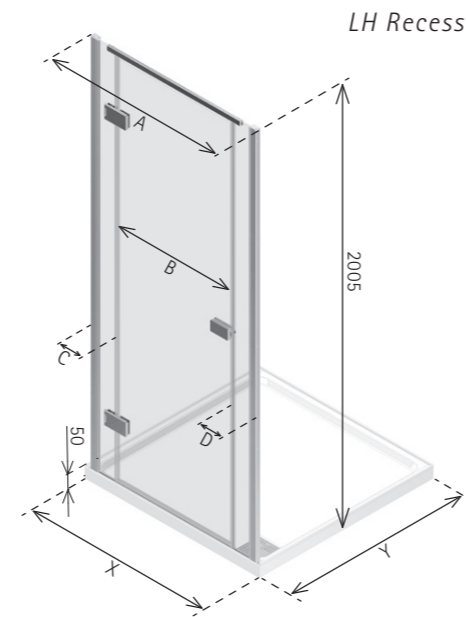

DIMENSIONS (MM)						PRICES		
MODEL	A	B	C	D	X	Y	PRICE (EX. VAT)	PRICE (INC. VAT)
IRT800	740 - 770	492	130	134	800	800	£1,124.00	£1,348.80
IRT900	840 - 870	592	130	134	900	900	£1,168.00	£1,401.60
IRT9080	840 - 870	592	130	134	900	800	£1,178.00	£1,413.60
IRT1080	940 - 970	592	230	134	1000	800	£1,190.00	£1,428.00
IRT1280	1140 - 1170	592	430	134	1200	800	£1,266.00	£1,519.20
IRT1290	1140 - 1170	592	430	134	1200	900	£1,282.00	£1,538.40
IRT1580	1440 - 1470	592	730	134	1500	800	£1,397.00	£1,676.40
IRT1590	1440 - 1470	592	730	134	1500	900	£1,414.00	£1,696.80

- LH/RH Recess, please specify
- Matki Glass Guard Easy Clean protection included
- 8mm Safety Glass
- Frame: Aluminium and Mirror Polished Stainless Steel
- **Handle: Soft Return/Traditional**
- Integrated Tray with Glass Channel for watertight seal without silicon
- Fastflow shower waste with stainless steel grill included
- **Optional raised tray version available, supplied with adjustable legs and front cover panel in white only. Raised tray adds 100mm to height. Add £58.00 excluding VAT to price**