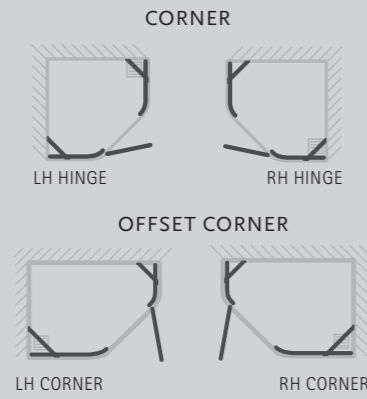

10 ILLUSION QUINTESSE

Door hinges off smaller panel
Please specify hand when ordering

DIMENSIONS (MM)			PRICES		
MODEL	A	B	C	PRICE (EX. VAT)	PRICE (INC. VAT)
IQT900	900	900	892	£1,581.00	£1,897.20
IQT1000	1000	1000	1033	£1,648.00	£1,977.60
IQT1080	1000	800	892	£1,615.00	£1,938.00
IQT1280	1200	800	1033	£1,745.00	£2,094.00
IQT1290	1200	900	1104	£1,794.00	£2,152.80
IQT1490	1400	900	1245	£1,889.00	£2,266.80

- LH/RH Hinge for Corner Installation, please specify
- LH/RH Corner for Offset Corner, please specify
- Matki Glass Guard Easy Clean protection included
- 8mm Safety Glass Door, 6mm Safety Glass Curved Panels
- Frame: Aluminium and Mirror Polished Stainless Steel
- **Handle: Soft Return/Traditional**
- Integrated Tray with Glass Channel for watertight seal without silicon
- Fastflow shower waste with stainless steel grill included
- **Optional raised tray version available, supplied with adjustable legs and front cover panel in white only. Raised tray adds 100mm to height. Add £87.00 excluding VAT to price**

- LH/RH Recess, please specify
- Matki Glass Guard Easy Clean protection included
- 8mm Safety Glass
- Frame: Aluminium and Mirror Polished Stainless Steel
- **Handle: Soft Return/Traditional**
- Integrated Tray with Glass Channel for watertight seal without silicon
- Fastflow shower waste with stainless steel grill included
- **Optional raised tray version available, supplied with adjustable legs and front cover panel in white only. Raised tray adds 100mm to height. Add £58.00 excluding VAT to price**