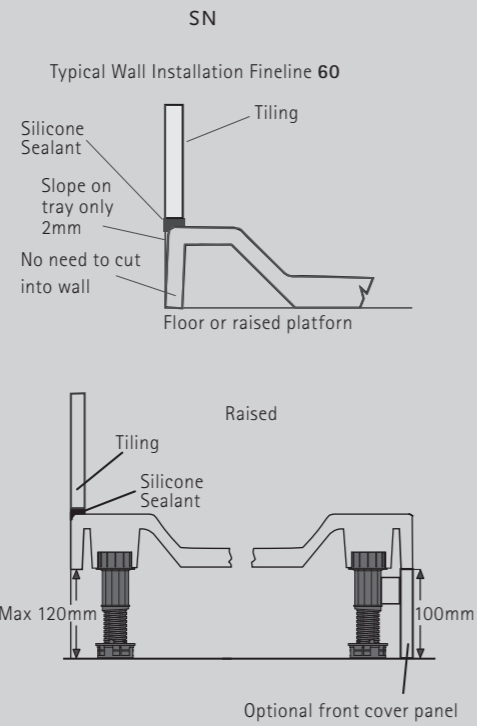

120 FINELINE 60 SHOWER TRAYS

DIMENSIONS (MM)			PRICES		
MODEL SN	A	B	C	PRICE (EX. VAT)	PRICE (INC. VAT)
SN700	697	697	348	£209.00	£250.80
SN760	754	754	377	£220.00	£264.00
SN800	797	797	398	£227.00	£272.40
SN900	896	896	448	£268.00	£321.60
SN1000	998	998	499	£280.00	£336.00
SN9076	895	758	448	£245.00	£294.00
SN9080	895	795	448	£251.00	£301.20
SN1050	1050	796	525	£280.00	£336.00
SN1270	1200	700	600	£252.00	£302.40
SN1276	1194	758	597	£265.00	£318.00
SN1280	1200	797	600	£284.00	£340.80
SN1290	1196	898	598	£303.00	£363.60
SN1580	1495	800	850	£349.00	£418.80
SN1590	1500	900	748	£361.00	£433.20
SN1770	1700	700	850	£386.00	£463.20
SN1780	1700	800	850	£395.00	£474.00
SN1790	1700	900	850	£406.00	£487.20
SN1880	1800	800	900	£424.00	£508.80

- Low profile, rigid, hardwearing, slip-resistant, 2.5mm acrylic capped Synthastone
- Non-staining and colour-fast finish
- Antibacterial additive reducing the spread of mould and bacteria
- Designed for a perfect fit with Colonade shower surrounds
- Supplied with Fastflow shower waste and Chrome metal cap
- Supplied with adjustable legs
- **Front cover panel available in white only – for Recess add £44 excluding VAT. Corner add £78 excluding VAT for all models ordered with tray. Please specify Recess or Corner Panel**
- Height: 60mm

- Low profile, rigid, hardwearing, slip-resistant, 2.5mm acrylic capped Synthastone
- Non-staining and colour-fast finish
- Antibacterial additive reducing the spread of mould and bacteria
- Designed for a perfect fit with Colonade shower surrounds
- Supplied with Fastflow shower waste and Chrome metal cap
- Supplied with adjustable legs
- Tiling upstands for a secure water seal between shower tray, walls and shower surround
- **Front cover panel available in white only – for Recess add £44 excluding VAT. Corner add £78 excluding VAT for all models ordered with tray. Please specify Recess or Corner Panel**
- Height: 70mm including upstand