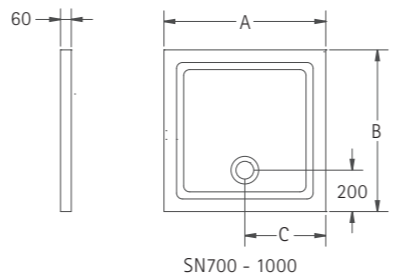

120 FINELINE 60 SHOWER TRAYS

DIMENSIONS (MM)			PRICES		
MODEL SN	A	B	C	PRICE (EX. VAT)	PRICE (INC. VAT)
SN700	697	697	348	£209.00	£250.80
SN760	754	754	377	£220.00	£264.00
SN800	797	797	398	£227.00	£272.40
SN900	896	896	448	£268.00	£321.60
SN1000	998	998	499	£280.00	£336.00
SN9076	895	758	448	£245.00	£294.00
SN9080	895	795	448	£251.00	£301.20
SN1050	1050	796	525	£280.00	£336.00
SN1270	1200	700	600	£252.00	£302.40
SN1276	1194	758	597	£265.00	£318.00
SN1280	1200	797	600	£284.00	£340.80
SN1290	1196	898	598	£303.00	£363.60
SN1580	1495	800	850	£349.00	£418.80
SN1590	1500	900	748	£361.00	£433.20
SN1770	1700	700	850	£386.00	£463.20
SN1780	1700	800	850	£395.00	£474.00
SN1790	1700	900	850	£406.00	£487.20
SN1880	1800	800	900	£424.00	£508.80

- Low profile, rigid, hardwearing, slip-resistant, 2.5mm acrylic capped Synthastone
- Non-staining and colour-fast finish
- Antibacterial additive reducing the spread of mould and bacteria
- Designed for a perfect fit with Colonade shower surrounds
- Supplied with Fastflow shower waste and Chrome metal cap
- Supplied with adjustable legs
- **Front cover panel available in white only – for Recess add £44 excluding VAT. Corner add £78 excluding VAT for all models ordered with tray. Please specify Recess or Corner Panel**
- Height: 60mm

- Low profile, rigid, hardwearing, slip-resistant, 2.5mm acrylic capped Synthastone
- Non-staining and colour-fast finish
- Antibacterial additive reducing the spread of mould and bacteria
- Designed for a perfect fit with Colonade shower surrounds
- Supplied with Fastflow shower waste and Chrome metal cap
- Supplied with adjustable legs
- Tiling upstands for a secure water seal between shower tray, walls and shower surround
- **Front cover panel available in white only – for Recess add £44 excluding VAT. Corner add £78 excluding VAT for all models ordered with tray. Please specify Recess or Corner Panel**
- Height: 70mm including upstand