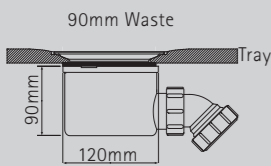

120 FINELINE 60 SHOWER TRAYS

DIMENSIONS (MM)			PRICES		
MODEL SN	A	B	C	PRICE (EX. VAT)	PRICE (INC. VAT)
SN700	697	697	348	£209.00	£250.80
SN760	754	754	377	£220.00	£264.00
SN800	797	797	398	£227.00	£272.40
SN900	896	896	448	£268.00	£321.60
SN1000	998	998	499	£280.00	£336.00
SN9076	895	758	448	£245.00	£294.00
SN9080	895	795	448	£251.00	£301.20
SN1050	1050	796	525	£280.00	£336.00
SN1270	1200	700	600	£252.00	£302.40
SN1276	1194	758	597	£265.00	£318.00
SN1280	1200	797	600	£284.00	£340.80
SN1290	1196	898	598	£303.00	£363.60
SN1580	1495	800	850	£349.00	£418.80
SN1590	1500	900	748	£361.00	£433.20
SN1770	1700	700	850	£386.00	£463.20
SN1780	1700	800	850	£395.00	£474.00
SN1790	1700	900	850	£406.00	£487.20
SN1880	1800	800	900	£424.00	£508.80

- Low profile, rigid, hardwearing, slip-resistant, 2.5mm acrylic capped Synthastone
- Non-staining and colour-fast finish
- Antibacterial additive reducing the spread of mould and bacteria
- Designed for a perfect fit with Colonade shower surrounds
- Supplied with Fastflow shower waste and Chrome metal cap
- Supplied with adjustable legs
- **Front cover panel available in white only – for Recess add £44 excluding VAT. Corner add £78 excluding VAT for all models ordered with tray. Please specify Recess or Corner Panel**
- Height: 60mm

- Low profile, rigid, hardwearing, slip-resistant, 2.5mm acrylic capped Synthastone
- Non-staining and colour-fast finish
- Antibacterial additive reducing the spread of mould and bacteria
- Designed for a perfect fit with Colonade shower surrounds
- Supplied with Fastflow shower waste and Chrome metal cap
- Supplied with adjustable legs
- Tiling upstands for a secure water seal between shower tray, walls and shower surround
- **Front cover panel available in white only – for Recess add £44 excluding VAT. Corner add £78 excluding VAT for all models ordered with tray. Please specify Recess or Corner Panel**
- Height: 70mm including upstand