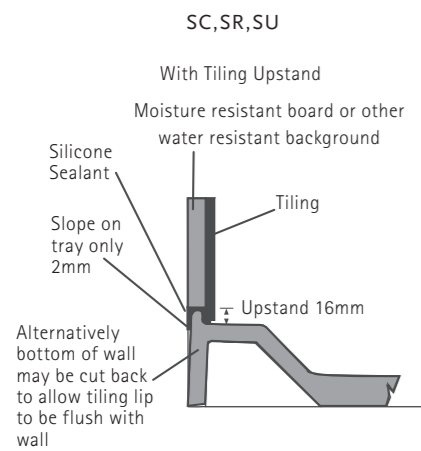

- Low profile, rigid, hardwearing, slip-resistant, 2.5mm acrylic capped Synthastone
- Non-staining and colour-fast finish
- Antibacterial additive reducing the spread of mould and bacteria
- Designed for a perfect fit with Colonade shower surrounds
- Supplied with Fastflow shower waste and Chrome metal cap
- Supplied with adjustable legs
- **Front cover panel available in white only – for Recess add £44 excluding VAT. Corner add £78 excluding VAT for all models ordered with tray. Please specify Recess or Corner Panel**
- Height: 60mm

FINELINE 60 SHOWER TRAYS WITH UPSTANDS

CONFIGURATIONS:

2 UPSTANDS

3 UPSTANDS

4 UPSTANDS

DIMENSIONS (MM)			PRICES		
MODEL SC,SR,SU	A	B	C	PRICE (EX. VAT)	PRICE (INC. VAT)
2 UPSTANDS FOR CORNER					
SC800	816	816	408	£235.00	£282.00
SC900	916	916	458	£284.00	£340.80
SC1280	1216	816	608	£321.00	£385.20
SC1580	1495	800	758	£350.00	£420.00
3 UPSTANDS FOR RECESS					
SR800	816	816	408	£235.00	£282.00
SR900	916	916	458	£284.00	£340.80
SR1280	1216	816	608	£321.00	£385.20
SR1580	1495	800	758	£350.00	£420.00
4 UPSTANDS					
SU800	816	816	408	£235.00	£282.00
SU900	916	916	458	£284.00	£340.80
SU1280	1216	816	608	£321.00	£385.20
SU1580	1495	816	758	£350.00	£420.00

- Low profile, rigid, hardwearing, slip-resistant, 2.5mm acrylic capped Synthastone
- Non-staining and colour-fast finish
- Antibacterial additive reducing the spread of mould and bacteria
- Designed for a perfect fit with Colonade shower surrounds
- Supplied with Fastflow shower waste and Chrome metal cap
- Supplied with adjustable legs
- Tiling upstands for a secure water seal between shower tray, walls and shower surround
- **Front cover panel available in white only – for Recess add £44 excluding VAT. Corner add £78 excluding VAT for all models ordered with tray. Please specify Recess or Corner Panel**
- Height: 70mm including upstand