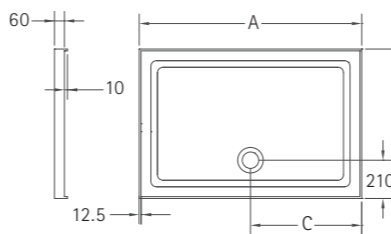

- Low profile, rigid, hardwearing, slip-resistant, 2.5mm acrylic capped Synthastone
- Non-staining and colour-fast finish
- Antibacterial additive reducing the spread of mould and bacteria
- Designed for a perfect fit with Colonade shower surrounds
- Supplied with Fastflow shower waste and Chrome metal cap
- Supplied with adjustable legs
- **Front cover panel available in white only – for Recess add £44 excluding VAT. Corner add £78 excluding VAT for all models ordered with tray. Please specify Recess or Corner Panel**
- Height: 60mm

FINELINE 60 SHOWER TRAYS WITH UPSTANDS

CONFIGURATIONS:

2 UPSTANDS

3 UPSTANDS

4 UPSTANDS

DIMENSIONS (MM)			PRICES		
MODEL SC,SR,SU	A	B	C	PRICE (EX. VAT)	PRICE (INC. VAT)
2 UPSTANDS FOR CORNER					
SC800	816	816	408	£235.00	£282.00
SC900	916	916	458	£284.00	£340.80
SC1280	1216	816	608	£321.00	£385.20
SC1580	1495	800	758	£350.00	£420.00
3 UPSTANDS FOR RECESS					
SR800	816	816	408	£235.00	£282.00
SR900	916	916	458	£284.00	£340.80
SR1280	1216	816	608	£321.00	£385.20
SR1580	1495	800	758	£350.00	£420.00
4 UPSTANDS					
SU800	816	816	408	£235.00	£282.00
SU900	916	916	458	£284.00	£340.80
SU1280	1216	816	608	£321.00	£385.20
SU1580	1495	816	758	£350.00	£420.00

- Low profile, rigid, hardwearing, slip-resistant, 2.5mm acrylic capped Synthastone
- Non-staining and colour-fast finish
- Antibacterial additive reducing the spread of mould and bacteria
- Designed for a perfect fit with Colonade shower surrounds
- Supplied with Fastflow shower waste and Chrome metal cap
- Supplied with adjustable legs
- Tiling upstands for a secure water seal between shower tray, walls and shower surround
- **Front cover panel available in white only – for Recess add £44 excluding VAT. Corner add £78 excluding VAT for all models ordered with tray. Please specify Recess or Corner Panel**
- Height: 70mm including upstand