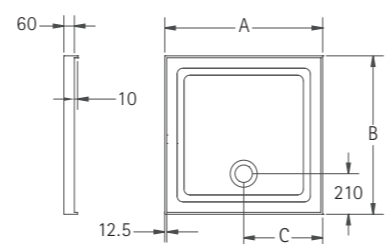

- Low profile, rigid, hardwearing, slip-resistant, 2.5mm acrylic capped Synthastone
- Non-staining and colour-fast finish
- Antibacterial additive reducing the spread of mould and bacteria
- Designed for a perfect fit with Colonade shower surrounds
- Supplied with Fastflow shower waste and Chrome metal cap
- Supplied with adjustable legs
- **Front cover panel available in white only – for Recess add £44 excluding VAT. Corner add £78 excluding VAT for all models ordered with tray. Please specify Recess or Corner Panel**
- Height: 60mm

FINELINE 60 SHOWER TRAYS WITH UPSTANDS

CONFIGURATIONS:

2 UPSTANDS

3 UPSTANDS

4 UPSTANDS

DIMENSIONS (MM)			PRICES		
MODEL SC,SR,SU	A	B	C	PRICE (EX. VAT)	PRICE (INC. VAT)
2 UPSTANDS FOR CORNER					
SC800	816	816	408	£235.00	£282.00
SC900	916	916	458	£284.00	£340.80
SC1280	1216	816	608	£321.00	£385.20
SC1580	1495	800	758	£350.00	£420.00
3 UPSTANDS FOR RECESS					
SR800	816	816	408	£235.00	£282.00
SR900	916	916	458	£284.00	£340.80
SR1280	1216	816	608	£321.00	£385.20
SR1580	1495	800	758	£350.00	£420.00
4 UPSTANDS					
SU800	816	816	408	£235.00	£282.00
SU900	916	916	458	£284.00	£340.80
SU1280	1216	816	608	£321.00	£385.20
SU1580	1495	816	758	£350.00	£420.00

- Low profile, rigid, hardwearing, slip-resistant, 2.5mm acrylic capped Synthastone
- Non-staining and colour-fast finish
- Antibacterial additive reducing the spread of mould and bacteria
- Designed for a perfect fit with Colonade shower surrounds
- Supplied with Fastflow shower waste and Chrome metal cap
- Supplied with adjustable legs
- Tiling upstands for a secure water seal between shower tray, walls and shower surround
- **Front cover panel available in white only – for Recess add £44 excluding VAT. Corner add £78 excluding VAT for all models ordered with tray. Please specify Recess or Corner Panel**
- Height: 70mm including upstand