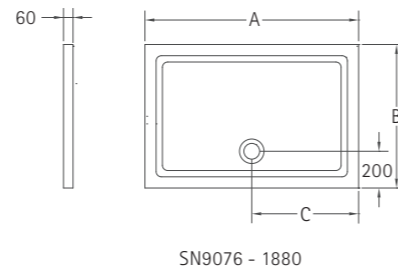

120 FINELINE 60 SHOWER TRAYS

DIMENSIONS (MM)			PRICES		
MODEL SN	A	B	C	PRICE (EX. VAT)	PRICE (INC. VAT)
SN700	697	697	348	£209.00	£250.80
SN760	754	754	377	£220.00	£264.00
SN800	797	797	398	£227.00	£272.40
SN900	896	896	448	£268.00	£321.60
SN1000	998	998	499	£280.00	£336.00
SN9076	895	758	448	£245.00	£294.00
SN9080	895	795	448	£251.00	£301.20
SN1050	1050	796	525	£280.00	£336.00
SN1270	1200	700	600	£252.00	£302.40
SN1276	1194	758	597	£265.00	£318.00
SN1280	1200	797	600	£284.00	£340.80
SN1290	1196	898	598	£303.00	£363.60
SN1580	1495	800	850	£349.00	£418.80
SN1590	1500	900	748	£361.00	£433.20
SN1770	1700	700	850	£386.00	£463.20
SN1780	1700	800	850	£395.00	£474.00
SN1790	1700	900	850	£406.00	£487.20
SN1880	1800	800	900	£424.00	£508.80

- Low profile, rigid, hardwearing, slip-resistant, 2.5mm acrylic capped Synthastone
- Non-staining and colour-fast finish
- Antibacterial additive reducing the spread of mould and bacteria
- Designed for a perfect fit with Colonade shower surrounds
- Supplied with Fastflow shower waste and Chrome metal cap
- Supplied with adjustable legs
- **Front cover panel available in white only – for Recess add £44 excluding VAT. Corner add £78 excluding VAT for all models ordered with tray. Please specify Recess or Corner Panel**
- Height: 60mm

- Low profile, rigid, hardwearing, slip-resistant, 2.5mm acrylic capped Synthastone
- Non-staining and colour-fast finish
- Antibacterial additive reducing the spread of mould and bacteria
- Designed for a perfect fit with Colonade shower surrounds
- Supplied with Fastflow shower waste and Chrome metal cap
- Supplied with adjustable legs
- Tiling upstands for a secure water seal between shower tray, walls and shower surround
- **Front cover panel available in white only – for Recess add £44 excluding VAT. Corner add £78 excluding VAT for all models ordered with tray. Please specify Recess or Corner Panel**
- Height: 70mm including upstand