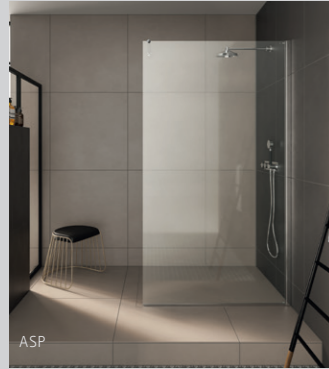

76 STRAIGHT WET ROOM PANEL

DIMENSIONS (MM)		PRICES	
MODEL	A	PRICE (EX. VAT)	PRICE (INC. VAT)
ASP500	477-492	£466.00	£559.20
ASP700	677-692	£468.00	£561.60
ASP850*	827-842	£518.00	£621.60
ASP900	877-892	£525.00	£630.00
ASP1000*	977-992	£554.00	£664.80
ASP1100	1077-1092	£572.00	£686.40
ASP1200*	1177-1192	£596.00	£715.20
ASP1400	1377-1392	£614.00	£736.80
ASP1500*	1477-1492	£634.00	£760.80

* Available in black tinted glass at 10% supplement

- LH/RH corner, please specify
- Matki Glass Guard Easy Clean protection included
- Available with 8mm Clear or Black Tinted Safety Glass*
- High-lustre anodised Aluminium frame with Chrome finish
- Shower seat is available for models 1200, 1400 and 1500
- Installation on a shower tray or wet room floor
- Consideration should be given to water drainage, as water may spray beyond the panel
- For hinge panel option please order with details shown below

HINGE PANEL

DIMENSIONS (MM)		PRICES	
MODEL	A	PRICE (EX. VAT)	PRICE (INC. VAT)
ASP300HP	313	£424.00	£508.80

- LH/RH corner, please specify
- 10mm Safety Glass
- Matki Glass Guard Easy Clean protection included
- For fitting with ASP or MOWP wet room panels
- Retrofitable on 8mm wet room panels (wall brace bar required)
- Available in bespoke sizes, please contact Matki
- Matki Neoprene Advanced Sealing System
- Opens outwards and inwards through 180°
- Panel is for splash protection only