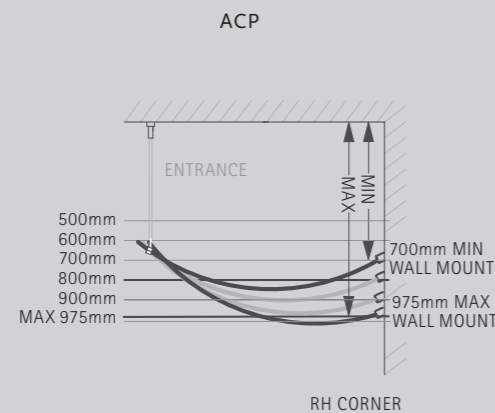

76 STRAIGHT WET ROOM PANEL

DIMENSIONS (MM)		PRICES	
MODEL	A	PRICE (EX. VAT)	PRICE (INC. VAT)
ASP500	477-492	£466.00	£559.20
ASP700	677-692	£468.00	£561.60
ASP850*	827-842	£518.00	£621.60
ASP900	877-892	£525.00	£630.00
ASP1000*	977-992	£554.00	£664.80
ASP1100	1077-1092	£572.00	£686.40
ASP1200*	1177-1192	£596.00	£715.20
ASP1400	1377-1392	£614.00	£736.80
ASP1500*	1477-1492	£634.00	£760.80

* Available in black tinted glass at 10% supplement

- LH/RH corner, please specify
- Matki Glass Guard Easy Clean protection included
- Available with 8mm Clear or Black Tinted Safety Glass*
- High-lustre anodised Aluminium frame with Chrome finish
- Shower seat is available for models 1200, 1400 and 1500
- Installation on a shower tray or wet room floor
- Consideration should be given to water drainage, as water may spray beyond the panel
- For hinge panel option please order with details shown below

HINGE PANEL

DIMENSIONS (MM)		PRICES	
MODEL	A	PRICE (EX. VAT)	PRICE (INC. VAT)
ASP300HP	313	£424.00	£508.80

- LH/RH corner, please specify
- 10mm Safety Glass
- Matki Glass Guard Easy Clean protection included
- For fitting with ASP or MOWP wet room panels
- Retrofitable on 8mm wet room panels (wall brace bar required)
- Available in bespoke sizes, please contact Matki
- Matki Neoprene Advanced Sealing System
- Opens outwards and inwards through 180°
- Panel is for splash protection only

CURVED WET ROOM PANEL

DIMENSIONS (MM)		PRICES	
MODEL	A	PRICE (EX. VAT)	PRICE (INC. VAT)
ACP1200	1250 MAX	£912.00	£1,094.40

- LH/RH corner, please specify
- Matki Glass Guard Easy Clean protection included
- 6mm Curved Safety Glass
- High-lustre anodised Aluminium frame with Chrome finish
- Features – special hinge enabling wall mount to be adjusted between 700mm and 975mm during installation. See illustration
- Installation on a wet room floor
- Consideration should be given to water drainage, as water may spray beyond the panel