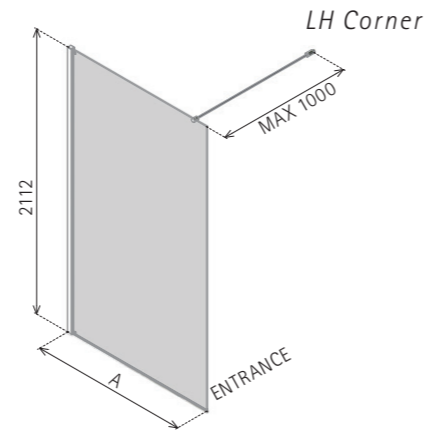

76 STRAIGHT WET ROOM PANEL

DIMENSIONS (MM)		PRICES	
MODEL	A	PRICE (EX. VAT)	PRICE (INC. VAT)
ASP500	477-492	£466.00	£559.20
ASP700	677-692	£468.00	£561.60
ASP850*	827-842	£518.00	£621.60
ASP900	877-892	£525.00	£630.00
ASP1000*	977-992	£554.00	£664.80
ASP1100	1077-1092	£572.00	£686.40
ASP1200*	1177-1192	£596.00	£715.20
ASP1400	1377-1392	£614.00	£736.80
ASP1500*	1477-1492	£634.00	£760.80

DIMENSIONS (MM)		PRICES	
MODEL WITH SEAT	A	PRICE (EX. VAT)	PRICE (INC. VAT)
ASP1200/SEAT*	1177-1192	£986.00	£1,183.20
ASP1400/SEAT	1377-1392	£1,004.00	£1,204.80
ASP1500/SEAT	1477-1492	£1,024.00	£1,228.80

* Available in black tinted glass at 10% supplement

- LH/RH corner, please specify
- Matki Glass Guard Easy Clean protection included
- Available with 8mm Clear or Black Tinted Safety Glass*
- High-lustre anodised Aluminium frame with Chrome finish
- Shower seat is available for models 1200, 1400 and 1500
- Installation on a shower tray or wet room floor
- Consideration should be given to water drainage, as water may spray beyond the panel
- For hinge panel option please order with details shown below

HINGE PANEL

DIMENSIONS (MM)		PRICES	
MODEL	A	PRICE (EX. VAT)	PRICE (INC. VAT)
ASP300HP	313	£424.00	£508.80

- LH/RH corner, please specify
- 10mm Safety Glass
- Matki Glass Guard Easy Clean protection included
- For fitting with ASP or MOWP wet room panels
- Retrofitable on 8mm wet room panels (wall brace bar required)
- Available in bespoke sizes, please contact Matki
- Matki Neoprene Advanced Sealing System
- Opens outwards and inwards through 180°
- Panel is for splash protection only