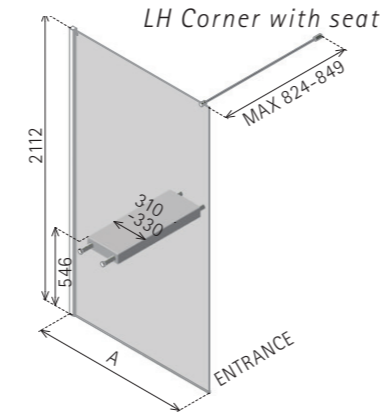

76 STRAIGHT WET ROOM PANEL

DIMENSIONS (MM)		PRICES	
MODEL	A	PRICE (EX. VAT)	PRICE (INC. VAT)
ASP500	477-492	£466.00	£559.20
ASP700	677-692	£468.00	£561.60
ASP850*	827-842	£518.00	£621.60
ASP900	877-892	£525.00	£630.00
ASP1000*	977-992	£554.00	£664.80
ASP1100	1077-1092	£572.00	£686.40
ASP1200*	1177-1192	£596.00	£715.20
ASP1400	1377-1392	£614.00	£736.80
ASP1500*	1477-1492	£634.00	£760.80

DIMENSIONS (MM)		PRICES	
MODEL WITH SEAT	A	PRICE (EX. VAT)	PRICE (INC. VAT)
ASP1200/SEAT*	1177-1192	£986.00	£1,183.20
ASP1400/SEAT	1377-1392	£1,004.00	£1,204.80
ASP1500/SEAT	1477-1492	£1,024.00	£1,228.80

* Available in black tinted glass at 10% supplement

- LH/RH corner, please specify
- Matki Glass Guard Easy Clean protection included
- Available with 8mm Clear or Black Tinted Safety Glass*
- High-lustre anodised Aluminium frame with Chrome finish
- Shower seat is available for models 1200, 1400 and 1500
- Installation on a shower tray or wet room floor
- Consideration should be given to water drainage, as water may spray beyond the panel
- For hinge panel option please order with details shown below

HINGE PANEL

DIMENSIONS (MM)		PRICES	
MODEL	A	PRICE (EX. VAT)	PRICE (INC. VAT)
ASP300HP	313	£424.00	£508.80

- LH/RH corner, please specify
- 10mm Safety Glass
- Matki Glass Guard Easy Clean protection included
- For fitting with ASP or MOWP wet room panels
- Retrofitable on 8mm wet room panels (wall brace bar required)
- Available in bespoke sizes, please contact Matki
- Matki Neoprene Advanced Sealing System
- Opens outwards and inwards through 180°
- Panel is for splash protection only