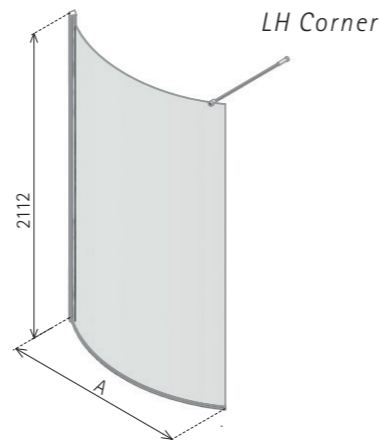

76 STRAIGHT WET ROOM PANEL

DIMENSIONS (MM)		PRICES	
MODEL	A	PRICE (EX. VAT)	PRICE (INC. VAT)
ASP500	477-492	£466.00	£559.20
ASP700	677-692	£468.00	£561.60
ASP850*	827-842	£518.00	£621.60
ASP900	877-892	£525.00	£630.00
ASP1000*	977-992	£554.00	£664.80
ASP1100	1077-1092	£572.00	£686.40
ASP1200*	1177-1192	£596.00	£715.20
ASP1400	1377-1392	£614.00	£736.80
ASP1500*	1477-1492	£634.00	£760.80

* Available in black tinted glass at 10% supplement

- LH/RH corner, please specify
- Matki Glass Guard Easy Clean protection included
- Available with 8mm Clear or Black Tinted Safety Glass*
- High-lustre anodised Aluminium frame with Chrome finish
- Shower seat is available for models 1200, 1400 and 1500
- Installation on a shower tray or wet room floor
- Consideration should be given to water drainage, as water may spray beyond the panel
- For hinge panel option please order with details shown below

HINGE PANEL

DIMENSIONS (MM)		PRICES	
MODEL	A	PRICE (EX. VAT)	PRICE (INC. VAT)
ASP300HP	313	£424.00	£508.80

- LH/RH corner, please specify
- 10mm Safety Glass
- Matki Glass Guard Easy Clean protection included
- For fitting with ASP or MOWP wet room panels
- Retrofitable on 8mm wet room panels (wall brace bar required)
- Available in bespoke sizes, please contact Matki
- Matki Neoprene Advanced Sealing System
- Opens outwards and inwards through 180°
- Panel is for splash protection only

CURVED WET ROOM PANEL

DIMENSIONS (MM)		PRICES	
MODEL	A	PRICE (EX. VAT)	PRICE (INC. VAT)
ACP1200	1250 MAX	£912.00	£1,094.40

- LH/RH corner, please specify
- Matki Glass Guard Easy Clean protection included
- 6mm Curved Safety Glass
- High-lustre anodised Aluminium frame with Chrome finish
- Features – special hinge enabling wall mount to be adjusted between 700mm and 975mm during installation. See illustration
- Installation on a wet room floor
- Consideration should be given to water drainage, as water may spray beyond the panel