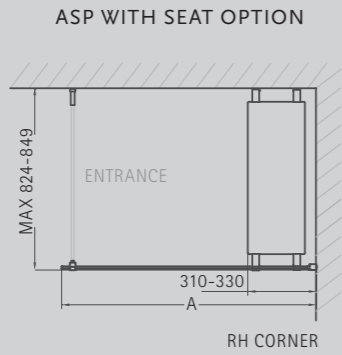

76 STRAIGHT WET ROOM PANEL

DIMENSIONS (MM)		PRICES	
MODEL	A	PRICE (EX. VAT)	PRICE (INC. VAT)
ASP500	477-492	£466.00	£559.20
ASP700	677-692	£468.00	£561.60
ASP850*	827-842	£518.00	£621.60
ASP900	877-892	£525.00	£630.00
ASP1000*	977-992	£554.00	£664.80
ASP1100	1077-1092	£572.00	£686.40
ASP1200*	1177-1192	£596.00	£715.20
ASP1400	1377-1392	£614.00	£736.80
ASP1500*	1477-1492	£634.00	£760.80

DIMENSIONS (MM)		PRICES	
MODEL WITH SEAT	A	PRICE (EX. VAT)	PRICE (INC. VAT)
ASP1200/SEAT*	1177-1192	£986.00	£1,183.20
ASP1400/SEAT	1377-1392	£1,004.00	£1,204.80
ASP1500/SEAT	1477-1492	£1,024.00	£1,228.80

HINGE PANEL

DIMENSIONS (MM)		PRICES	
MODEL	A	PRICE (EX. VAT)	PRICE (INC. VAT)
ASP300HP	313	£424.00	£508.80

- LH/RH corner, please specify
- 10mm Safety Glass
- Matki Glass Guard Easy Clean protection included
- For fitting with ASP or MOWP wet room panels
- Retrofitable on 8mm wet room panels (wall brace bar required)
- Available in bespoke sizes, please contact Matki
- Matki Neoprene Advanced Sealing System
- Opens outwards and inwards through 180°
- Panel is for splash protection only

CURVED WET ROOM PANEL

DIMENSIONS (MM)		PRICES	
MODEL	A	PRICE (EX. VAT)	PRICE (INC. VAT)
ACP1200	1250 MAX	£912.00	£1,094.40

- LH/RH corner, please specify
- Matki Glass Guard Easy Clean protection included
- 6mm Curved Safety Glass
- High-lustre anodised Aluminium frame with Chrome finish
- Features – special hinge enabling wall mount to be adjusted between 700mm and 975mm during installation. See illustration
- Installation on a wet room floor
- Consideration should be given to water drainage, as water may spray beyond the panel