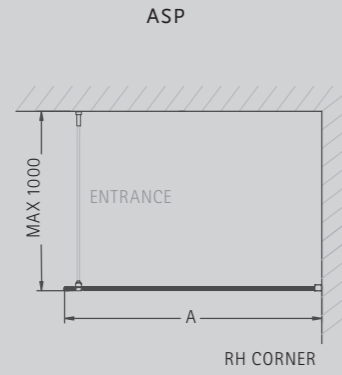

76 STRAIGHT WET ROOM PANEL

DIMENSIONS (MM)		PRICES	
MODEL	A	PRICE (EX. VAT)	PRICE (INC. VAT)
ASP500	477-492	£466.00	£559.20
ASP700	677-692	£468.00	£561.60
ASP850*	827-842	£518.00	£621.60
ASP900	877-892	£525.00	£630.00
ASP1000*	977-992	£554.00	£664.80
ASP1100	1077-1092	£572.00	£686.40
ASP1200*	1177-1192	£596.00	£715.20
ASP1400	1377-1392	£614.00	£736.80
ASP1500*	1477-1492	£634.00	£760.80

* Available in black tinted glass at 10% supplement

- LH/RH corner, please specify
- Matki Glass Guard Easy Clean protection included
- Available with 8mm Clear or Black Tinted Safety Glass*
- High-lustre anodised Aluminium frame with Chrome finish
- Shower seat is available for models 1200, 1400 and 1500
- Installation on a shower tray or wet room floor
- Consideration should be given to water drainage, as water may spray beyond the panel
- For hinge panel option please order with details shown below

HINGE PANEL

DIMENSIONS (MM)		PRICES	
MODEL	A	PRICE (EX. VAT)	PRICE (INC. VAT)
ASP300HP	313	£424.00	£508.80

- LH/RH corner, please specify
- 10mm Safety Glass
- Matki Glass Guard Easy Clean protection included
- For fitting with ASP or MOWP wet room panels
- Retrofitable on 8mm wet room panels (wall brace bar required)
- Available in bespoke sizes, please contact Matki
- Matki Neoprene Advanced Sealing System
- Opens outwards and inwards through 180°
- Panel is for splash protection only

CURVED WET ROOM PANEL

DIMENSIONS (MM)		PRICES	
MODEL	A	PRICE (EX. VAT)	PRICE (INC. VAT)
ACP1200	1250 MAX	£912.00	£1,094.40

- LH/RH corner, please specify
- Matki Glass Guard Easy Clean protection included
- 6mm Curved Safety Glass
- High-lustre anodised Aluminium frame with Chrome finish
- Features – special hinge enabling wall mount to be adjusted between 700mm and 975mm during installation. See illustration
- Installation on a wet room floor
- Consideration should be given to water drainage, as water may spray beyond the panel