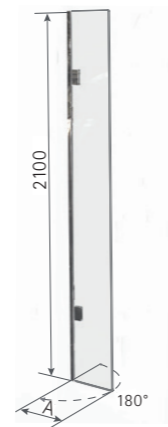

HINGE PANEL

DIMENSIONS (MM)		PRICES	
MODEL	A	PRICE (EX. VAT)	PRICE (INC. VAT)
ASP300HP	313	£424.00	£508.80

- LH/RH corner, please specify
- 10mm Safety Glass
- Matki Glass Guard Easy Clean protection included
- For fitting with ASP or MOWP wet room panels
- Retrofitable on 8mm wet room panels (wall brace bar required)
- Available in bespoke sizes, please contact Matki
- Matki Neoprene Advanced Sealing System
- Opens outwards and inwards through 180°
- Panel is for splash protection only