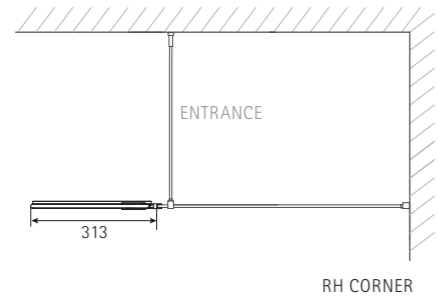

76 STRAIGHT WET ROOM PANEL

DIMENSIONS (MM)		PRICES	
MODEL	A	PRICE (EX. VAT)	PRICE (INC. VAT)
ASP500	477-492	£466.00	£559.20
ASP700	677-692	£468.00	£561.60
ASP850*	827-842	£518.00	£621.60
ASP900	877-892	£525.00	£630.00
ASP1000*	977-992	£554.00	£664.80
ASP1100	1077-1092	£572.00	£686.40
ASP1200*	1177-1192	£596.00	£715.20
ASP1400	1377-1392	£614.00	£736.80
ASP1500*	1477-1492	£634.00	£760.80

* Available in black tinted glass at 10% supplement

- LH/RH corner, please specify
- Matki Glass Guard Easy Clean protection included
- Available with 8mm Clear or Black Tinted Safety Glass*
- High-lustre anodised Aluminium frame with Chrome finish
- Shower seat is available for models 1200, 1400 and 1500
- Installation on a shower tray or wet room floor
- Consideration should be given to water drainage, as water may spray beyond the panel
- For hinge panel option please order with details shown below

HINGE PANEL

DIMENSIONS (MM)		PRICES	
MODEL	A	PRICE (EX. VAT)	PRICE (INC. VAT)
ASP300HP	313	£424.00	£508.80

- LH/RH corner, please specify
- 10mm Safety Glass
- Matki Glass Guard Easy Clean protection included
- For fitting with ASP or MOWP wet room panels
- Retrofitable on 8mm wet room panels (wall brace bar required)
- Available in bespoke sizes, please contact Matki
- Matki Neoprene Advanced Sealing System
- Opens outwards and inwards through 180°
- Panel is for splash protection only

CURVED WET ROOM PANEL

DIMENSIONS (MM)		PRICES	
MODEL	A	PRICE (EX. VAT)	PRICE (INC. VAT)
ACP1200	1250 MAX	£912.00	£1,094.40

- LH/RH corner, please specify
- Matki Glass Guard Easy Clean protection included
- 6mm Curved Safety Glass
- High-lustre anodised Aluminium frame with Chrome finish
- Features – special hinge enabling wall mount to be adjusted between 700mm and 975mm during installation. See illustration
- Installation on a wet room floor
- Consideration should be given to water drainage, as water may spray beyond the panel