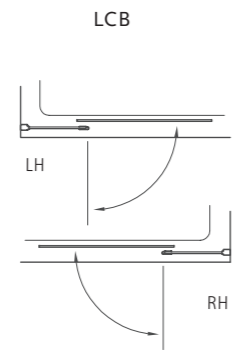

96 | ELEGANZA SINGLE BATH SCREEN 10MM

**DIMENSIONS (MM)**      **PRICES**

MODEL STRAIGHT BATH SCREEN	A	B	PRICE (EX. VAT)	PRICE (INC. VAT)
STB700	1505	735 - 750	£526.00	£631.20
STB800	1505	835 - 850	£541.00	£649.20

- LH/RH, please specify
- Matki Glass Guard Easy Clean protection included
- 10mm Safety Glass
- High-lustre anodised Aluminium frame with Chrome finish
- Screen swings inwards or outwards through 180°
- Designed for flat top baths

ELEGANZA HINGED BATH SCREEN

**DIMENSIONS (MM)**      **PRICES**

MODEL HINGED BATH SCREEN	A	B	C	D	PRICE (EX. VAT)	PRICE (INC. VAT)
LCB900	1500	300	900-915	583	£464.00	£556.80

- LH/RH, please specify
- Matki Glass Guard Easy Clean protection included
- 8mm Safety Glass
- High-lustre anodised Aluminium frame with Chrome finish
- Swings outwards through 90° from fixed panel for ease of access
- Designed for flat top baths
- Drip channel minimises drips when opening screen