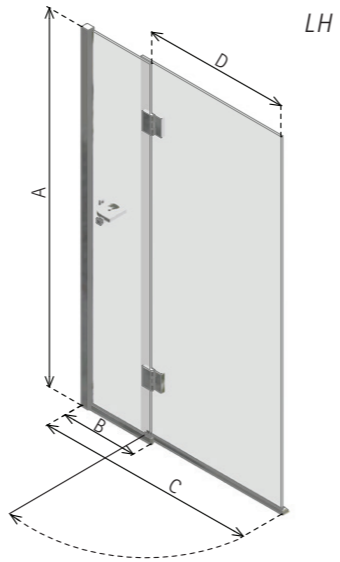

96 | ELEGANZA SINGLE BATH SCREEN 10MM

**DIMENSIONS (MM)**      **PRICES**

MODEL STRAIGHT BATH SCREEN	A	B	PRICE (EX. VAT)	PRICE (INC. VAT)
STB700	1505	735 - 750	£526.00	£631.20
STB800	1505	835 - 850	£541.00	£649.20

- LH/RH, please specify
- Matki Glass Guard Easy Clean protection included
- 10mm Safety Glass
- High-lustre anodised Aluminium frame with Chrome finish
- Screen swings inwards or outwards through 180°
- Designed for flat top baths

ELEGANZA HINGED BATH SCREEN

**DIMENSIONS (MM)**      **PRICES**

MODEL HINGED BATH SCREEN	A	B	C	D	PRICE (EX. VAT)	PRICE (INC. VAT)
LCB900	1500	300	900-915	583	£464.00	£556.80

- LH/RH, please specify
- Matki Glass Guard Easy Clean protection included
- 8mm Safety Glass
- High-lustre anodised Aluminium frame with Chrome finish
- Swings outwards through 90° from fixed panel for ease of access
- Designed for flat top baths
- Drip channel minimises drips when opening screen

ELEGANZA FOLDING BATH SCREEN

**DIMENSIONS (MM)**      **PRICES**

MODEL FOLDING BATH SCREEN	A	B	C	PRICE (EX. VAT)	PRICE (INC. VAT)
EFB1100	1065	510	505	£424.00	£508.80

- Not Handed
- Matki Glass Guard Easy Clean protection included
- 6mm Safety Glass
- High-lustre anodised Aluminium frame with Chrome finish
- Compact fold-away design
- Screen folds away inside or outside the bath