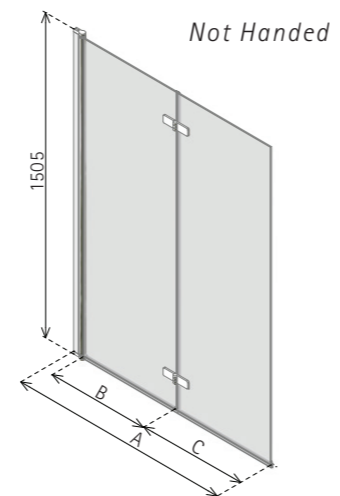

- LH/RH, please specify
- Matki Glass Guard Easy Clean protection included
- 10mm Safety Glass
- High-lustre anodised Aluminium frame with Chrome finish
- Screen swings inwards or outwards through 180°
- Designed for flat top baths

ELEGANZA HINGED BATH SCREEN

**DIMENSIONS (MM)**      **PRICES**

MODEL HINGED BATH SCREEN	A	B	C	D	PRICE (EX. VAT)	PRICE (INC. VAT)
LCB900	1500	300	900-915	583	£464.00	£556.80

- LH/RH, please specify
- Matki Glass Guard Easy Clean protection included
- 8mm Safety Glass
- High-lustre anodised Aluminium frame with Chrome finish
- Swings outwards through 90° from fixed panel for ease of access
- Designed for flat top baths
- Drip channel minimises drips when opening screen

ELEGANZA FOLDING BATH SCREEN

**DIMENSIONS (MM)**      **PRICES**

MODEL FOLDING BATH SCREEN	A	B	C	PRICE (EX. VAT)	PRICE (INC. VAT)
EFB1100	1065	510	505	£424.00	£508.80

- Not Handed
- Matki Glass Guard Easy Clean protection included
- 6mm Safety Glass
- High-lustre anodised Aluminium frame with Chrome finish
- Compact fold-away design
- Screen folds away inside or outside the bath