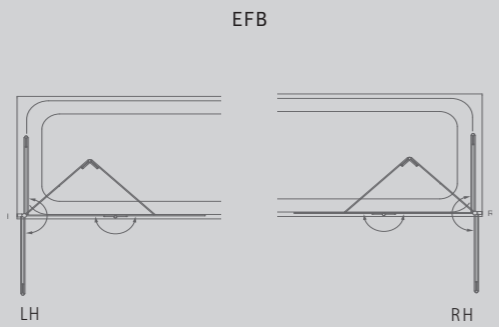

- LH/RH, please specify
- Matki Glass Guard Easy Clean protection included
- 10mm Safety Glass
- High-lustre anodised Aluminium frame with Chrome finish
- Screen swings inwards or outwards through 180°
- Designed for flat top baths

ELEGANZA HINGED BATH SCREEN

**DIMENSIONS (MM)**      **PRICES**

MODEL HINGED BATH SCREEN	A	B	C	D	PRICE (EX. VAT)	PRICE (INC. VAT)
LCB900	1500	300	900-915	583	£464.00	£556.80

- LH/RH, please specify
- Matki Glass Guard Easy Clean protection included
- 8mm Safety Glass
- High-lustre anodised Aluminium frame with Chrome finish
- Swings outwards through 90° from fixed panel for ease of access
- Designed for flat top baths
- Drip channel minimises drips when opening screen

ELEGANZA FOLDING BATH SCREEN

**DIMENSIONS (MM)**      **PRICES**

MODEL FOLDING BATH SCREEN	A	B	C	PRICE (EX. VAT)	PRICE (INC. VAT)
EFB1100	1065	510	505	£424.00	£508.80

- Not Handed
- Matki Glass Guard Easy Clean protection included
- 6mm Safety Glass
- High-lustre anodised Aluminium frame with Chrome finish
- Compact fold-away design
- Screen folds away inside or outside the bath