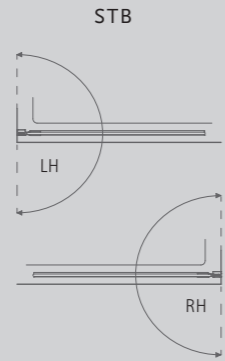

96 | ELEGANZA SINGLE BATH SCREEN 10MM

**DIMENSIONS (MM)**      **PRICES**

MODEL STRAIGHT BATH SCREEN	A	B	PRICE (EX. VAT)	PRICE (INC. VAT)
STB700	1505	735 - 750	£526.00	£631.20
STB800	1505	835 - 850	£541.00	£649.20

- LH/RH, please specify
- Matki Glass Guard Easy Clean protection included
- 10mm Safety Glass
- High-lustre anodised Aluminium frame with Chrome finish
- Screen swings inwards or outwards through 180°
- Designed for flat top baths

ELEGANZA HINGED BATH SCREEN

**DIMENSIONS (MM)**      **PRICES**

MODEL HINGED BATH SCREEN	A	B	C	D	PRICE (EX. VAT)	PRICE (INC. VAT)
LCB900	1500	300	900-915	583	£464.00	£556.80

- LH/RH, please specify
- Matki Glass Guard Easy Clean protection included
- 8mm Safety Glass
- High-lustre anodised Aluminium frame with Chrome finish
- Swings outwards through 90° from fixed panel for ease of access
- Designed for flat top baths
- Drip channel minimises drips when opening screen