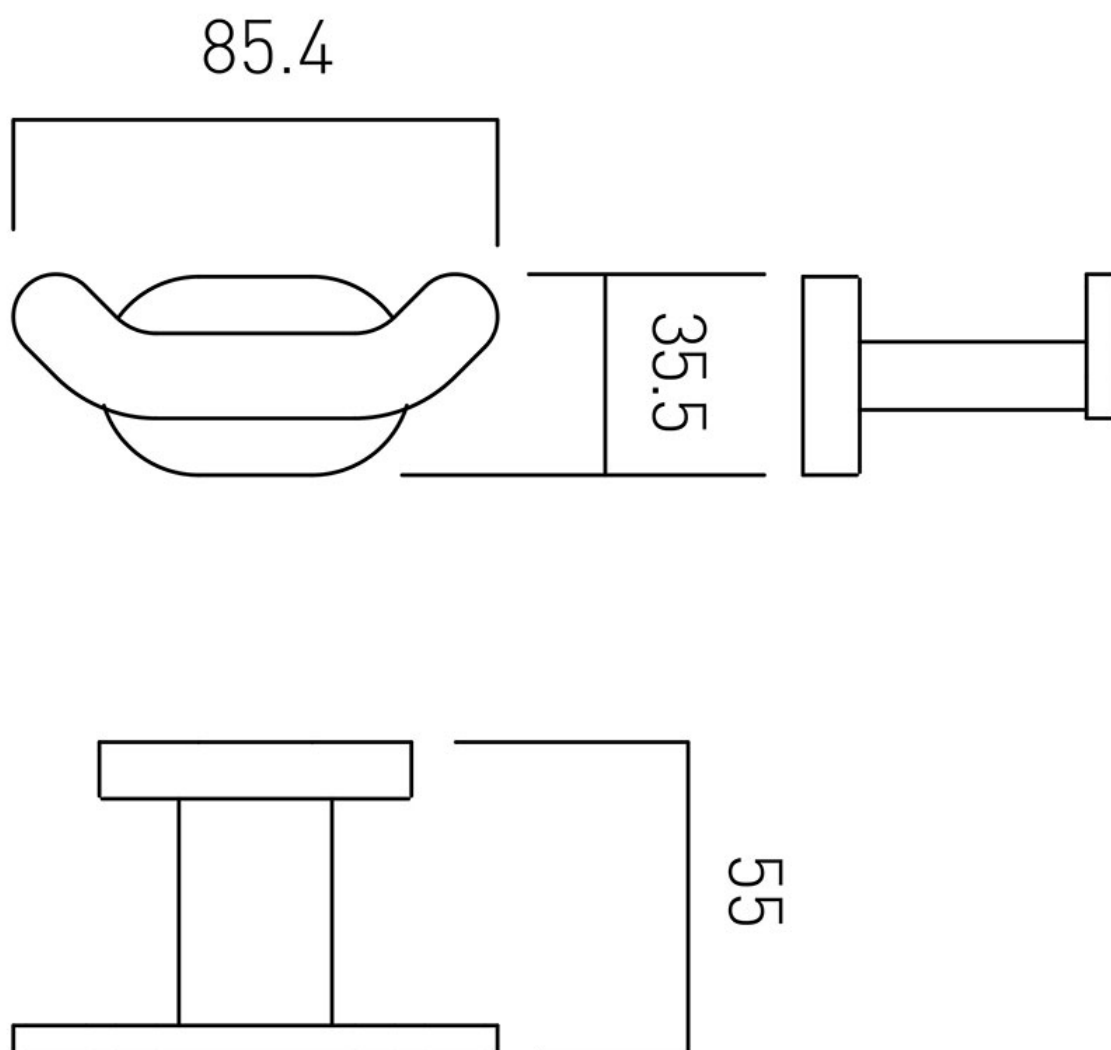


SPECIFICATION SHEET

COLLECTION: LIFE

PRODUCT CODE: LIF-186-C/P

DESCRIPTION:

life double robe hook wall mounted

FINISH:

Chrome

tel: 01934 744466
email: sales@vado.com
www.vado.com

where inspiration flows
taps | showering | accessories

TECHNICAL DRAWING

COLLECTION: LIFE

PRODUCT CODE: LIF-186-C/P

tel: 01934 744466
email: sales@vado.com
www.vado.com

where inspiration flows
taps | showering | accessories