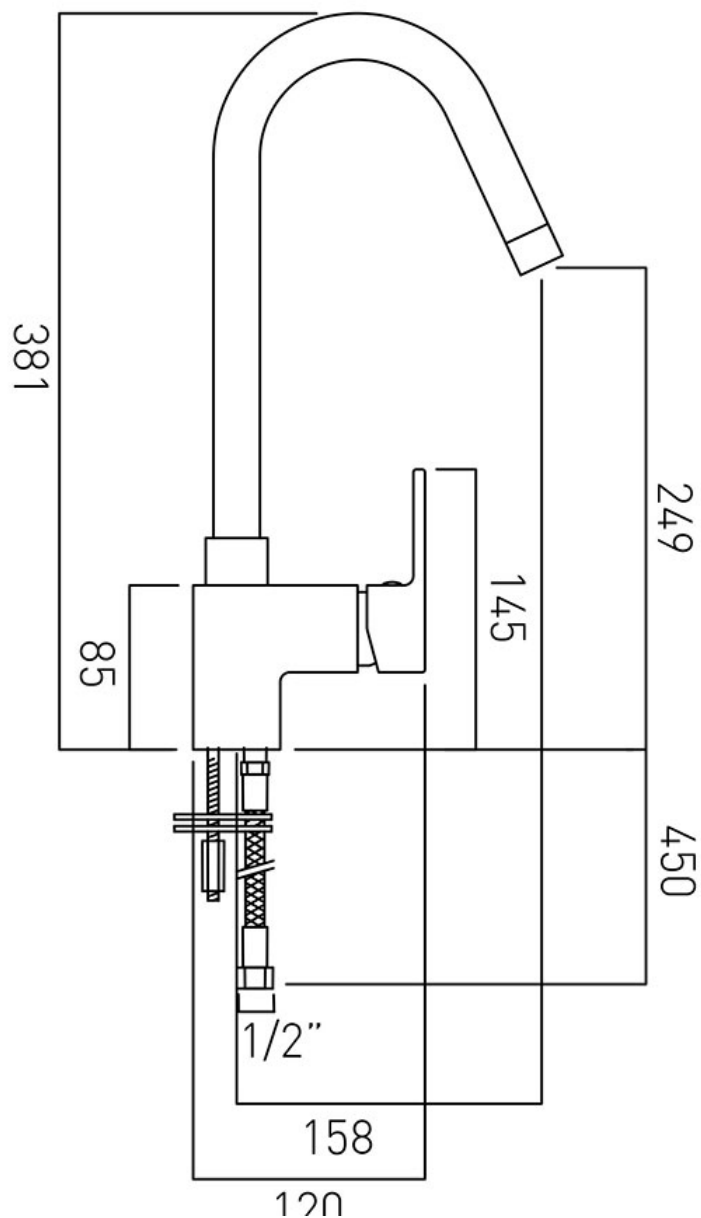

TECHNICAL DRAWING

COLLECTION: LIFE

PRODUCT CODE: LIF-150S-C/P

tel: 01934 744466
email: sales@vado.com
www.vado.com

where inspiration flows
taps | showering | accessories