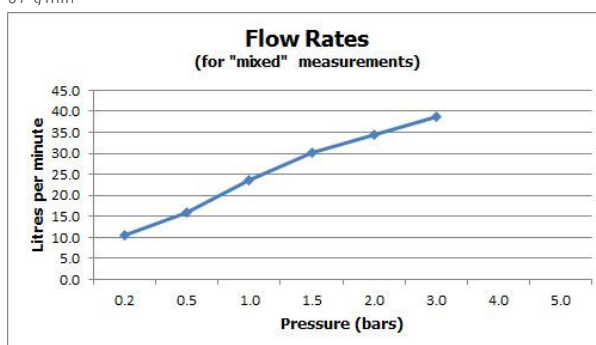

# SPECIFICATION SHEET

**COLLECTION:** LIFE

**PRODUCT CODE:** LIF-140-C/P

**DESCRIPTION:**

bath spout  
wall mounted  
with water flow aerator  
1/2" x 45mm male threaded connection  
wall mount drill hole diameter 22mm  
minimum operating pressure 0.2 bar LP

**FINISH:**

Chrome

**MINIMUM OPERATING PRESSURE:**

0.2 bar LP

**FLOW RATE AT 3.0 BAR FLOW PRESSURE:**

39 l/min

tel: 01934 744466  
email: sales@vado.com  
www.vado.com

**where inspiration flows**  
taps | showering | accessories