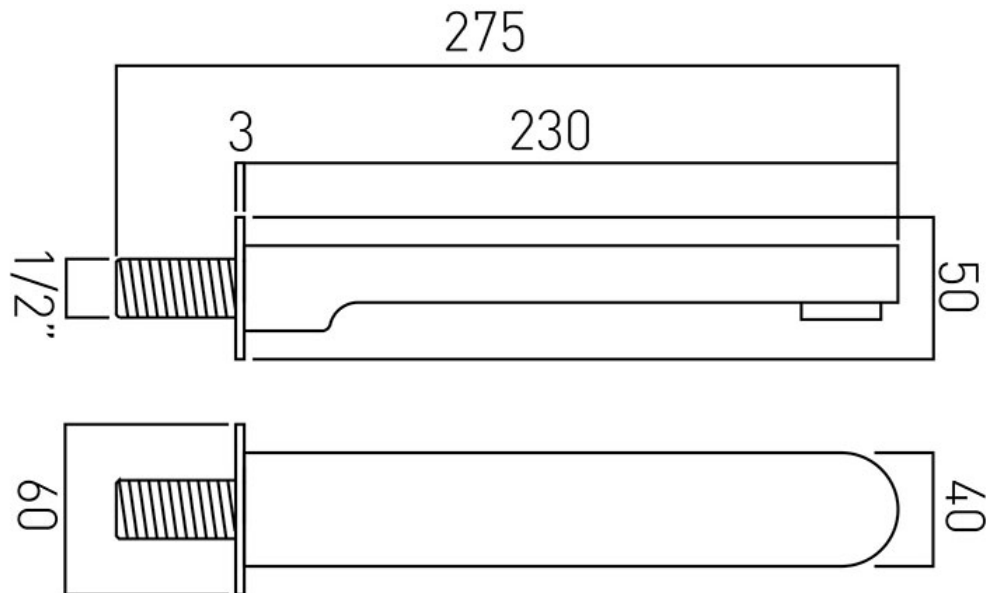

# SPECIFICATION SHEET

**COLLECTION:** LIFE

**PRODUCT CODE:** LIF-140-C/P

**DESCRIPTION:**

bath spout  
wall mounted  
with water flow aerator  
1/2" x 45mm male threaded connection  
wall mount drill hole diameter 22mm  
minimum operating pressure 0.2 bar LP

**FINISH:**

Chrome

**MINIMUM OPERATING PRESSURE:**

0.2 bar LP

**FLOW RATE AT 3.0 BAR FLOW PRESSURE:**

39 l/min

tel: 01934 744466  
email: sales@vado.com  
www.vado.com

**where inspiration flows**  
taps | showering | accessories

# TECHNICAL DRAWING

**COLLECTION:** LIFE

**PRODUCT CODE:** LIF-140-C/P

tel: 01934 744466  
email: [sales@vado.com](mailto:sales@vado.com)  
[www.vado.com](http://www.vado.com)

**where inspiration flows**  
taps | showering | accessories