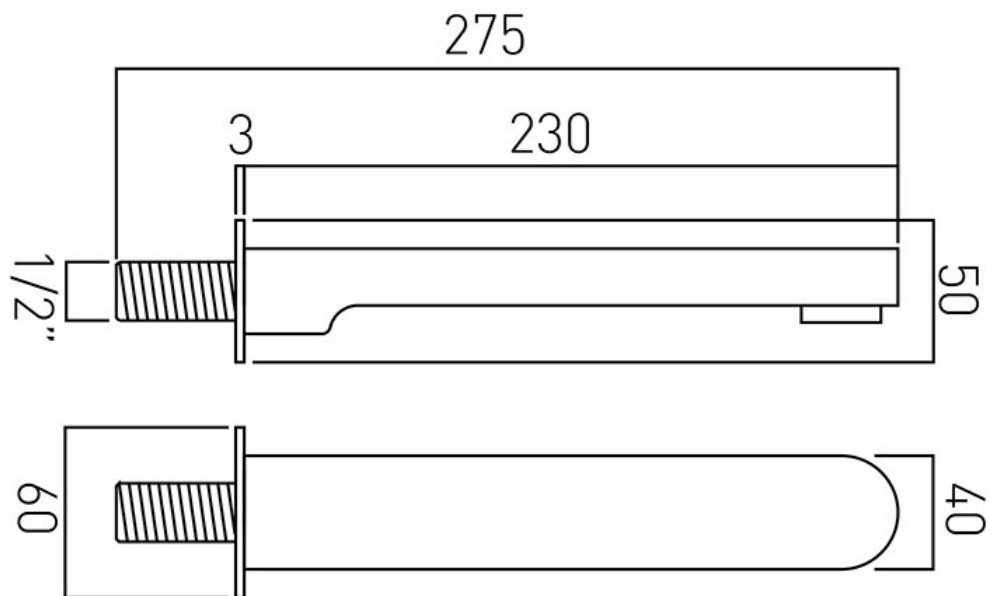

TECHNICAL DRAWING

COLLECTION: LIFE

PRODUCT CODE: LIF-140-C/P

tel: 01934 744466
email: sales@vado.com
www.vado.com

where inspiration flows
taps | showering | accessories