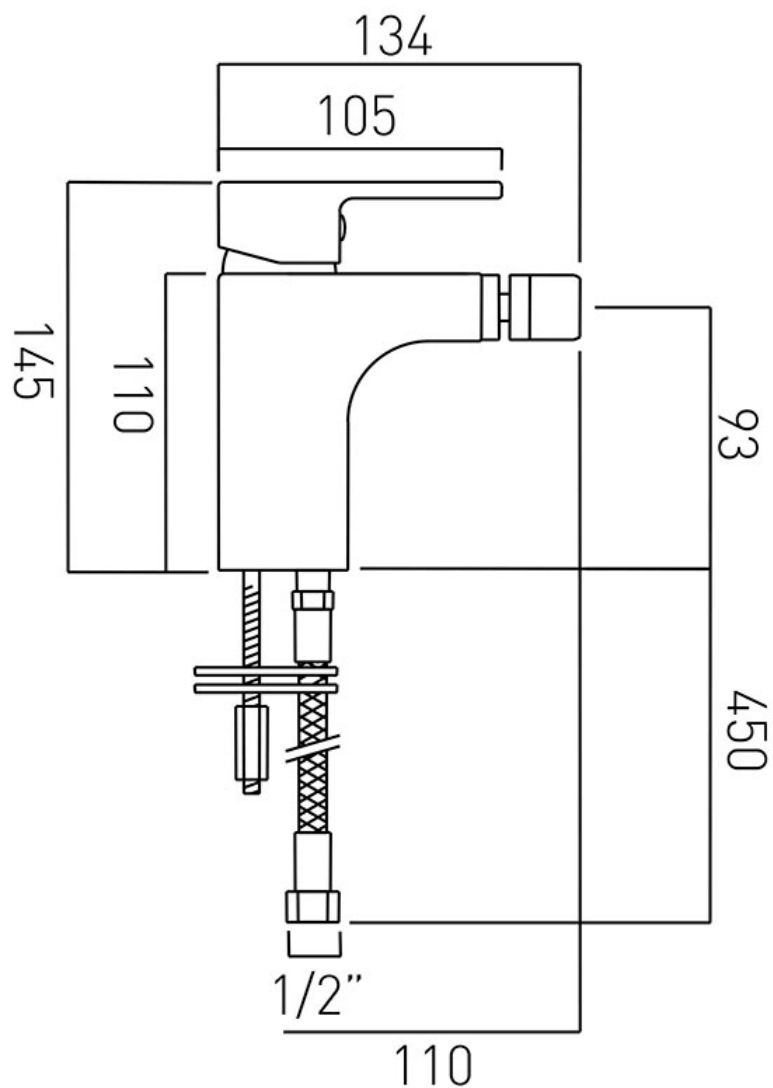

SPECIFICATION SHEET

COLLECTION: LIFE

PRODUCT CODE: LIF-110/SB-C/P

DESCRIPTION:

mono bidet mixer
single lever
deck mounted
smooth bodied
without pop-up waste
with water flow aerator
ceramic cartridge CAR-K35B
2 x 1/2" x 350mm flexipipe connections
deck mount drill hole diameter 32mm
minimum operating pressure 1.0 bar MP

FINISH:

Chrome

FLOW REGULATOR:

FR-100/5-PLA

MINIMUM OPERATING PRESSURE:

1.0 bar MP

FLOW RATE AT 3.0 BAR FLOW PRESSURE:

17 l/min

tel: 01934 744466
email: sales@vado.com
www.vado.com

where inspiration flows
taps | showering | accessories

TECHNICAL DRAWING

COLLECTION: LIFE

PRODUCT CODE: LIF-110/SB-C/P

tel: 01934 744466
email: sales@vado.com
www.vado.com