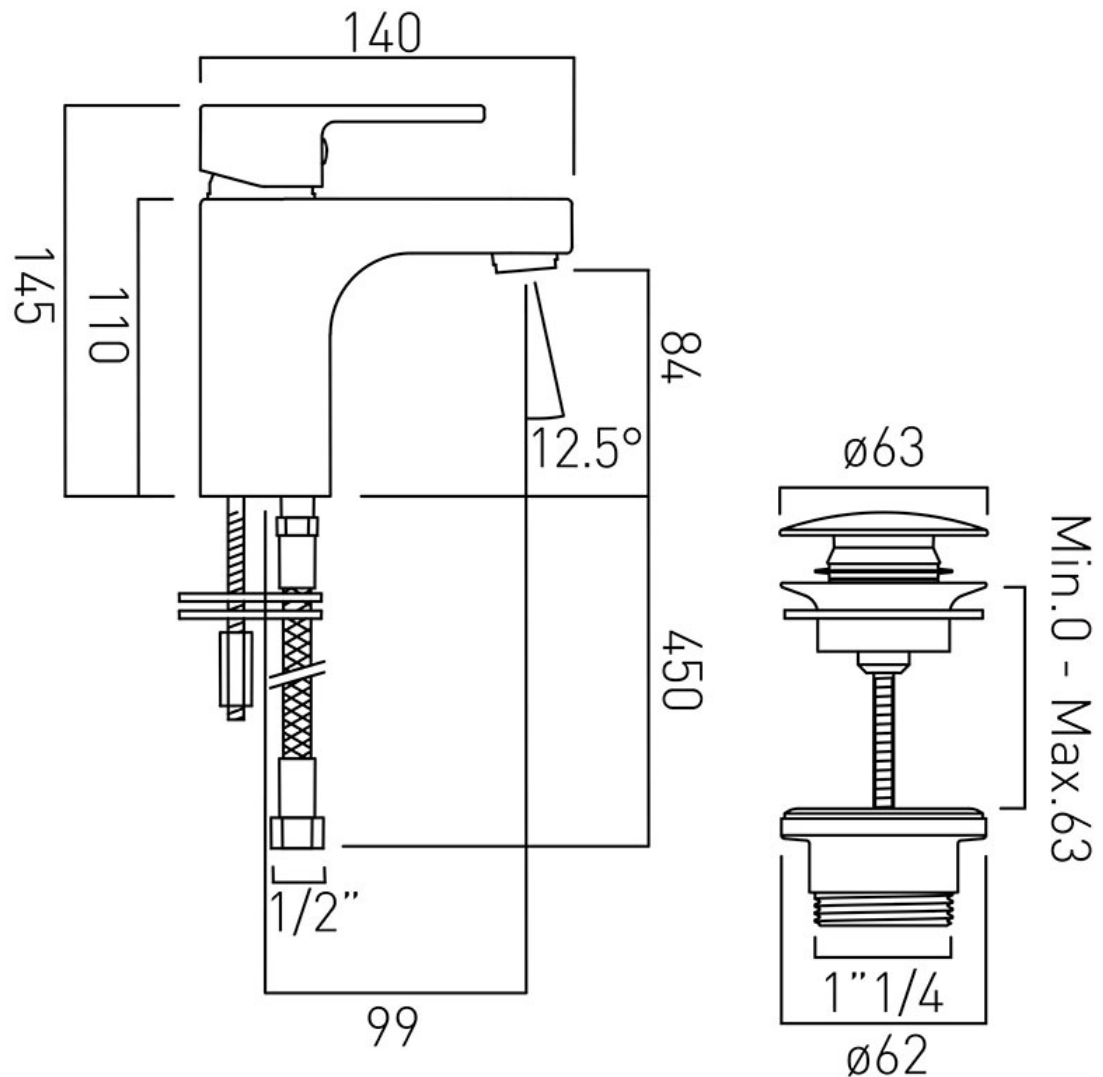

TECHNICAL DRAWING

COLLECTION: LIFE

PRODUCT CODE: LIF-100/CC-C/P

tel: 01934 744466
email: sales@vado.com
www.vado.com

where inspiration flows
taps | showering | accessories