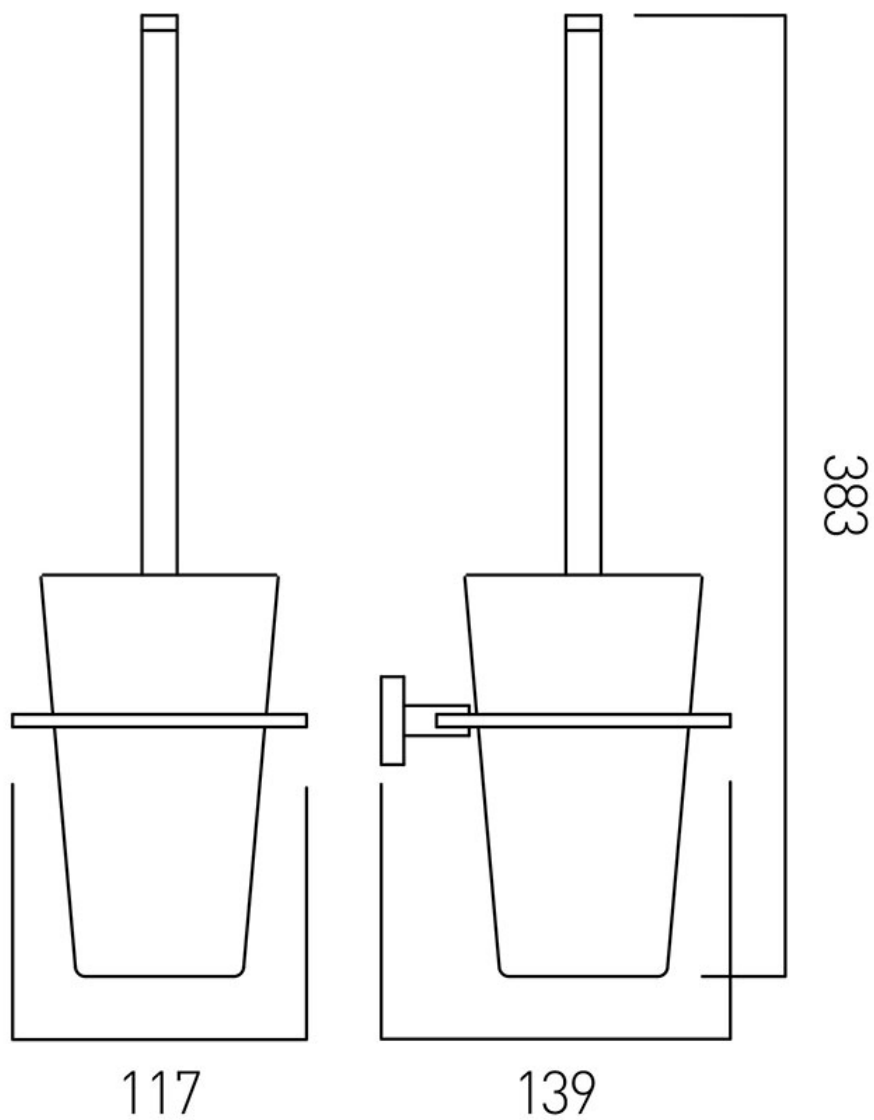

TECHNICAL DRAWING

COLLECTION: LEVEL

PRODUCT CODE: LEV-188-C/P

tel: 01934 744466
email: sales@vado.com
www.vado.com

where inspiration flows
taps | showering | accessories