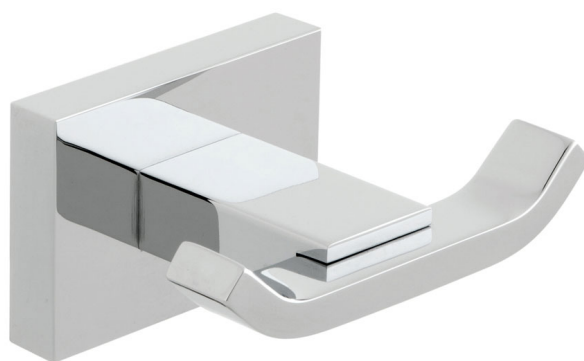

SPECIFICATION SHEET

COLLECTION: LEVEL

PRODUCT CODE: LEV-186-C/P

DESCRIPTION:

level double robe hook wall mounted

FINISH:

Chrome

tel: 01934 744466
email: sales@vado.com
www.vado.com

where inspiration flows
taps | showering | accessories

TECHNICAL DRAWING

COLLECTION: LEVEL

PRODUCT CODE: LEV-186-C/P

70

51

35

tel: 01934 744466
email: sales@vado.com
www.vado.com