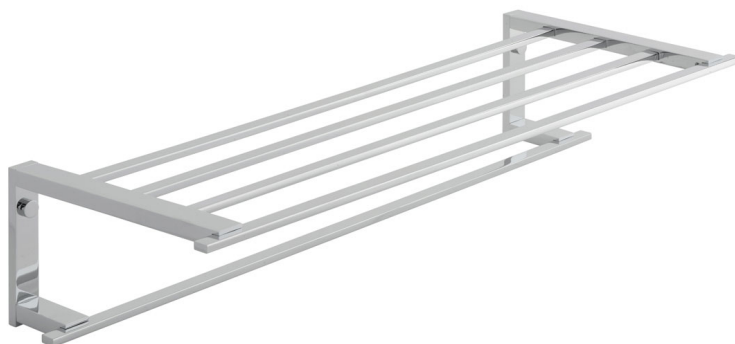

SPECIFICATION SHEET

COLLECTION: LEVEL

PRODUCT CODE: LEV-185B-C/P

DESCRIPTION:

level towel shelf with towel rail 550mm (22")

FINISH:

Chrome

tel: 01934 744466
email: sales@vado.com
www.vado.com

where inspiration flows
taps | showering | accessories

TECHNICAL DRAWING

COLLECTION: LEVEL

PRODUCT CODE: LEV-185B-C/P

tel: 01934 744466
email: sales@vado.com
www.vado.com

where inspiration flows
taps | showering | accessories