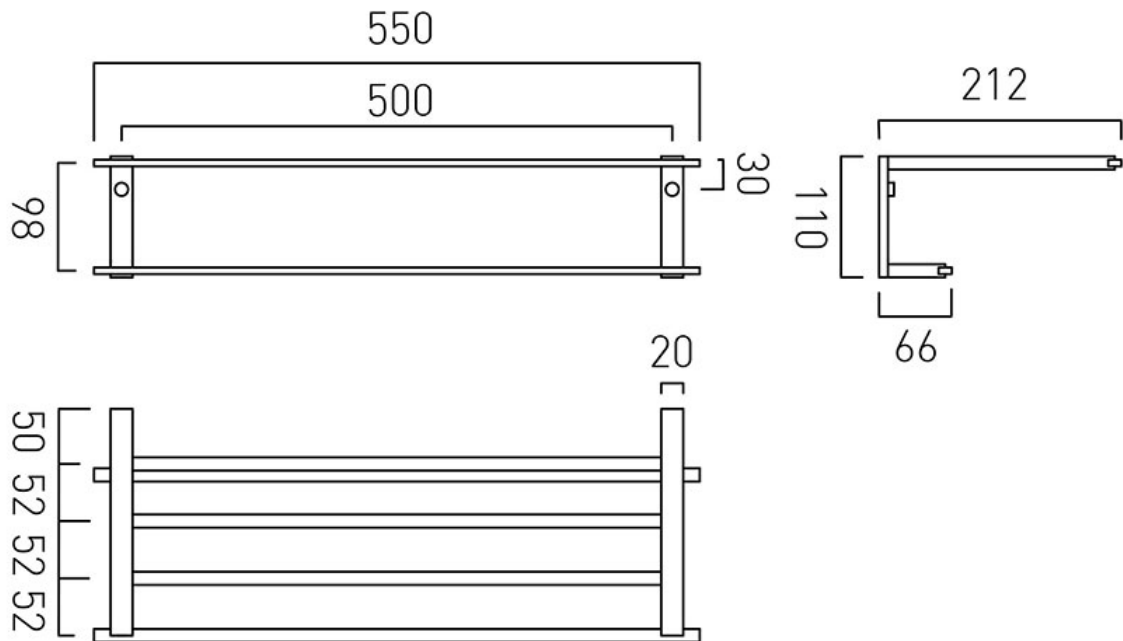

SPECIFICATION SHEET

COLLECTION: LEVEL

PRODUCT CODE: LEV-185B-C/P

DESCRIPTION:

level towel shelf with towel rail 550mm (22")

FINISH:

Chrome

tel: 01934 744466
email: sales@vado.com
www.vado.com

where inspiration flows
taps | showering | accessories

TECHNICAL DRAWING

COLLECTION: LEVEL

PRODUCT CODE: LEV-185B-C/P

tel: 01934 744466
email: sales@vado.com
www.vado.com

where inspiration flows
taps | showering | accessories