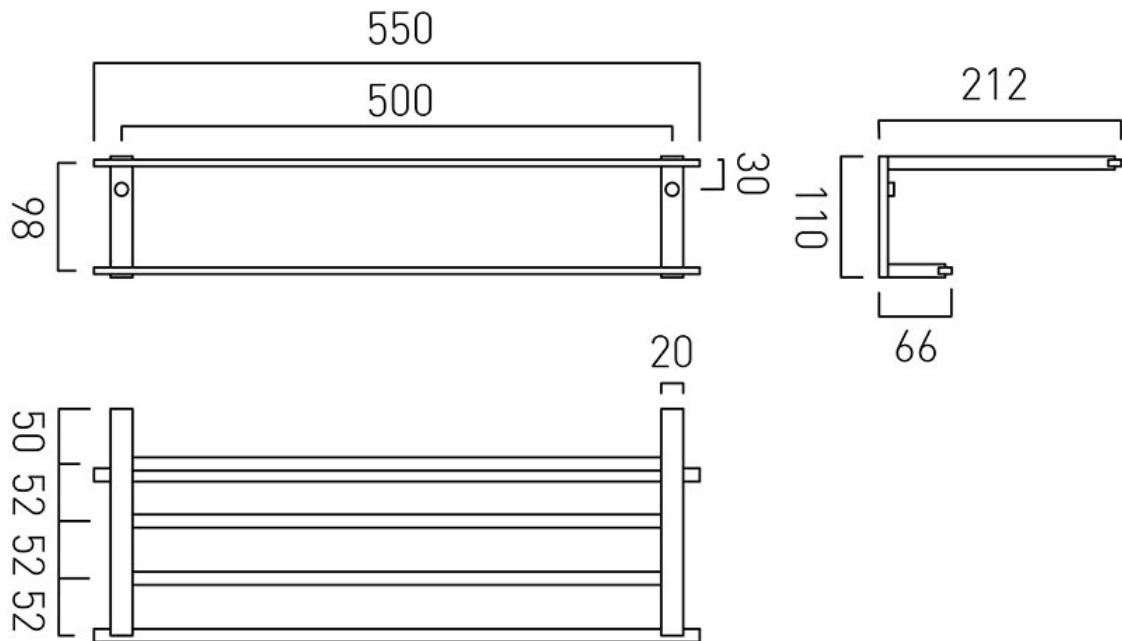

TECHNICAL DRAWING

COLLECTION: LEVEL

PRODUCT CODE: LEV-185B-C/P

tel: 01934 744466
email: sales@vado.com
www.vado.com

where inspiration flows
taps | showering | accessories