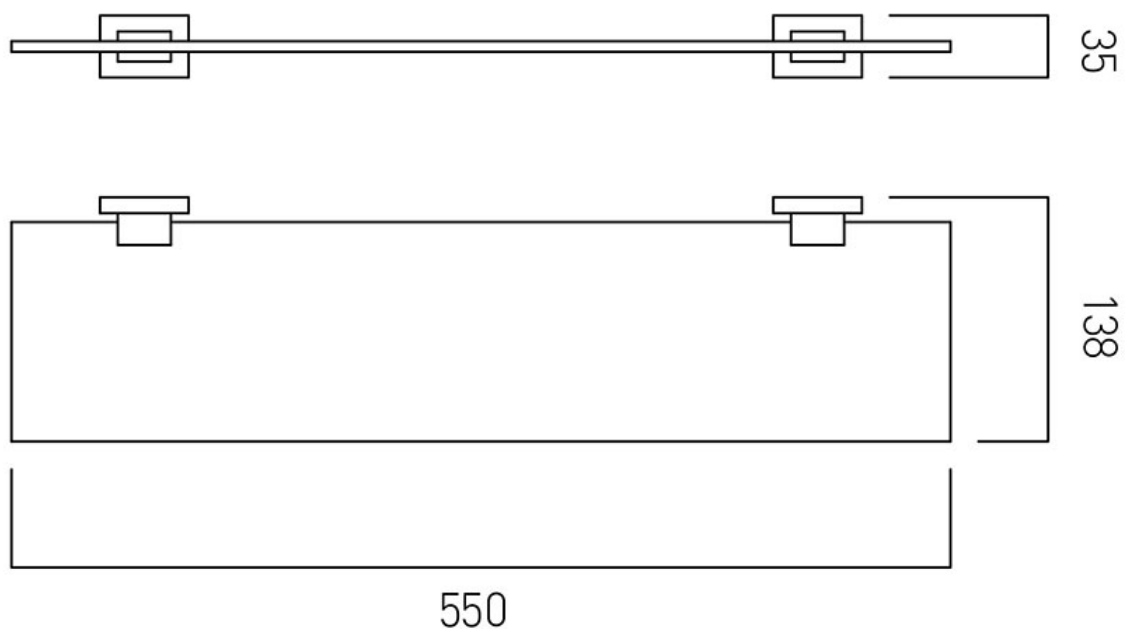


SPECIFICATION SHEET

COLLECTION: LEVEL

PRODUCT CODE: LEV-185-C/P

DESCRIPTION:

level frosted glass shelf 550mm (22")

FINISH:

Chrome

tel: 01934 744466
email: sales@vado.com
www.vado.com

where inspiration flows
taps | showering | accessories

TECHNICAL DRAWING

COLLECTION: LEVEL

PRODUCT CODE: LEV-185-C/P

tel: 01934 744466
email: sales@vado.com
www.vado.com

where inspiration flows
taps | showering | accessories