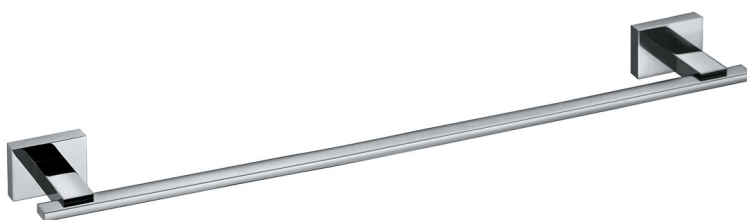

SPECIFICATION SHEET

COLLECTION: LEVEL

PRODUCT CODE: LEV-184-C/P

DESCRIPTION:

level towel rail 650mm (26')

FINISH:

Chrome

tel: 01934 744466
email: sales@vado.com
www.vado.com

where inspiration flows
taps | showering | accessories

TECHNICAL DRAWING

COLLECTION: LEVEL

PRODUCT CODE: LEV-184-C/P

tel: 01934 744466
email: sales@vado.com
www.vado.com

where inspiration flows
taps | showering | accessories