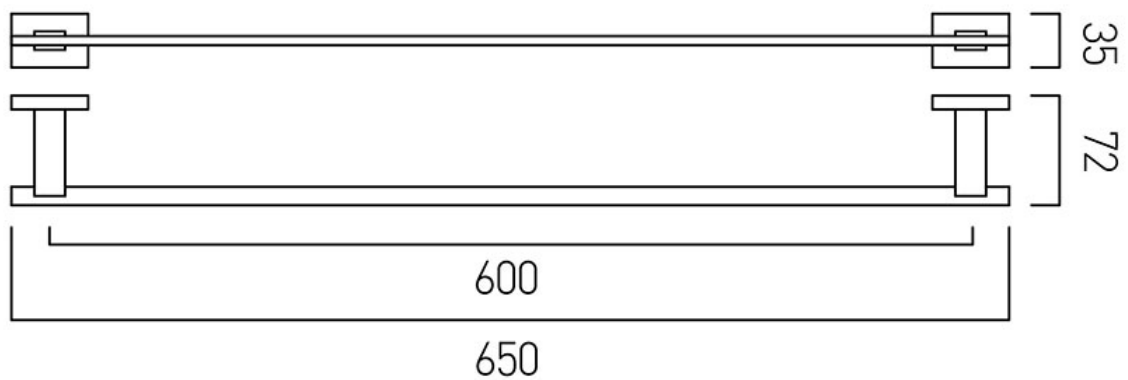

SPECIFICATION SHEET

COLLECTION: LEVEL

PRODUCT CODE: LEV-184-C/P

DESCRIPTION:

level towel rail 650mm (26')

FINISH:

Chrome

tel: 01934 744466
email: sales@vado.com
www.vado.com

where inspiration flows
taps | showering | accessories

TECHNICAL DRAWING

COLLECTION: LEVEL

PRODUCT CODE: LEV-184-C/P

tel: 01934 744466
email: sales@vado.com
www.vado.com

where inspiration flows
taps | showering | accessories