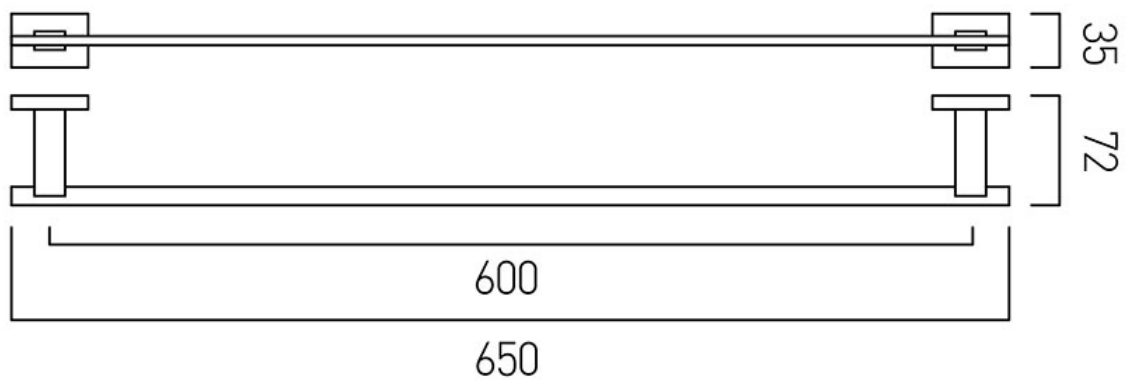

TECHNICAL DRAWING

COLLECTION: LEVEL

PRODUCT CODE: LEV-184-C/P

tel: 01934 744466
email: sales@vado.com
www.vado.com

where inspiration flows
taps | showering | accessories