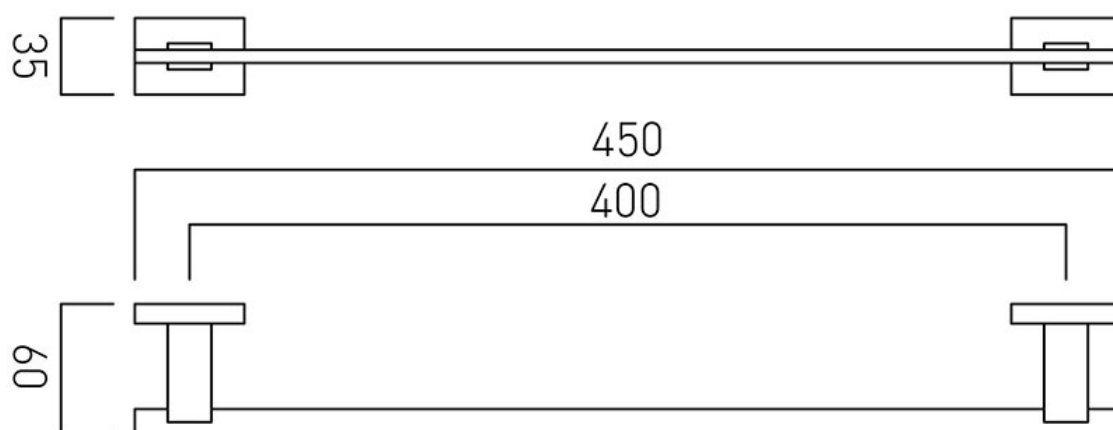


SPECIFICATION SHEET

COLLECTION: LEVEL

PRODUCT CODE: LEV-184-45-C/P

DESCRIPTION:

level towel rail 450mm (18")

FINISH:

Chrome

tel: 01934 744466
email: sales@vado.com
www.vado.com

where inspiration flows
taps | showering | accessories

TECHNICAL DRAWING

COLLECTION: LEVEL

PRODUCT CODE: LEV-184-45-C/P

tel: 01934 744466
email: sales@vado.com
www.vado.com

where inspiration flows
taps | showering | accessories