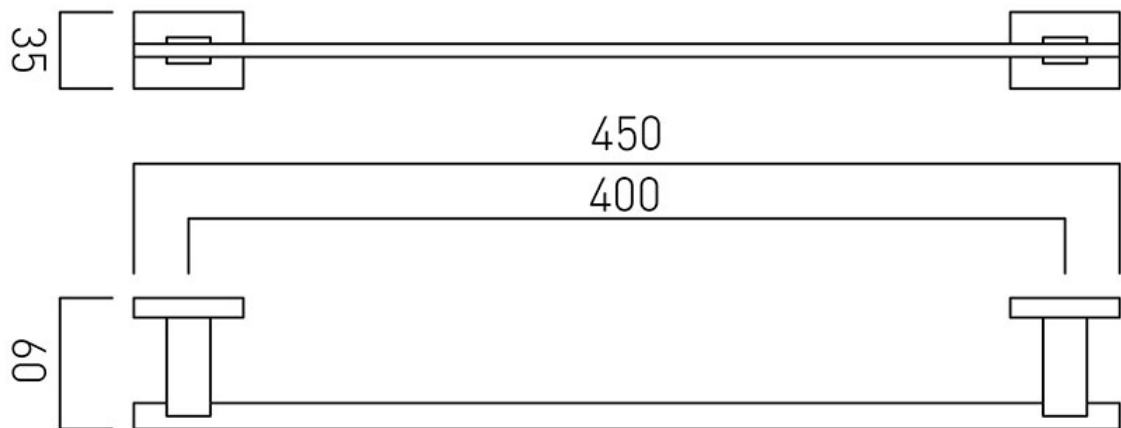

TECHNICAL DRAWING

COLLECTION: LEVEL

PRODUCT CODE: LEV-184-45-C/P

tel: 01934 744466
email: sales@vado.com
www.vado.com

where inspiration flows
taps | showering | accessories