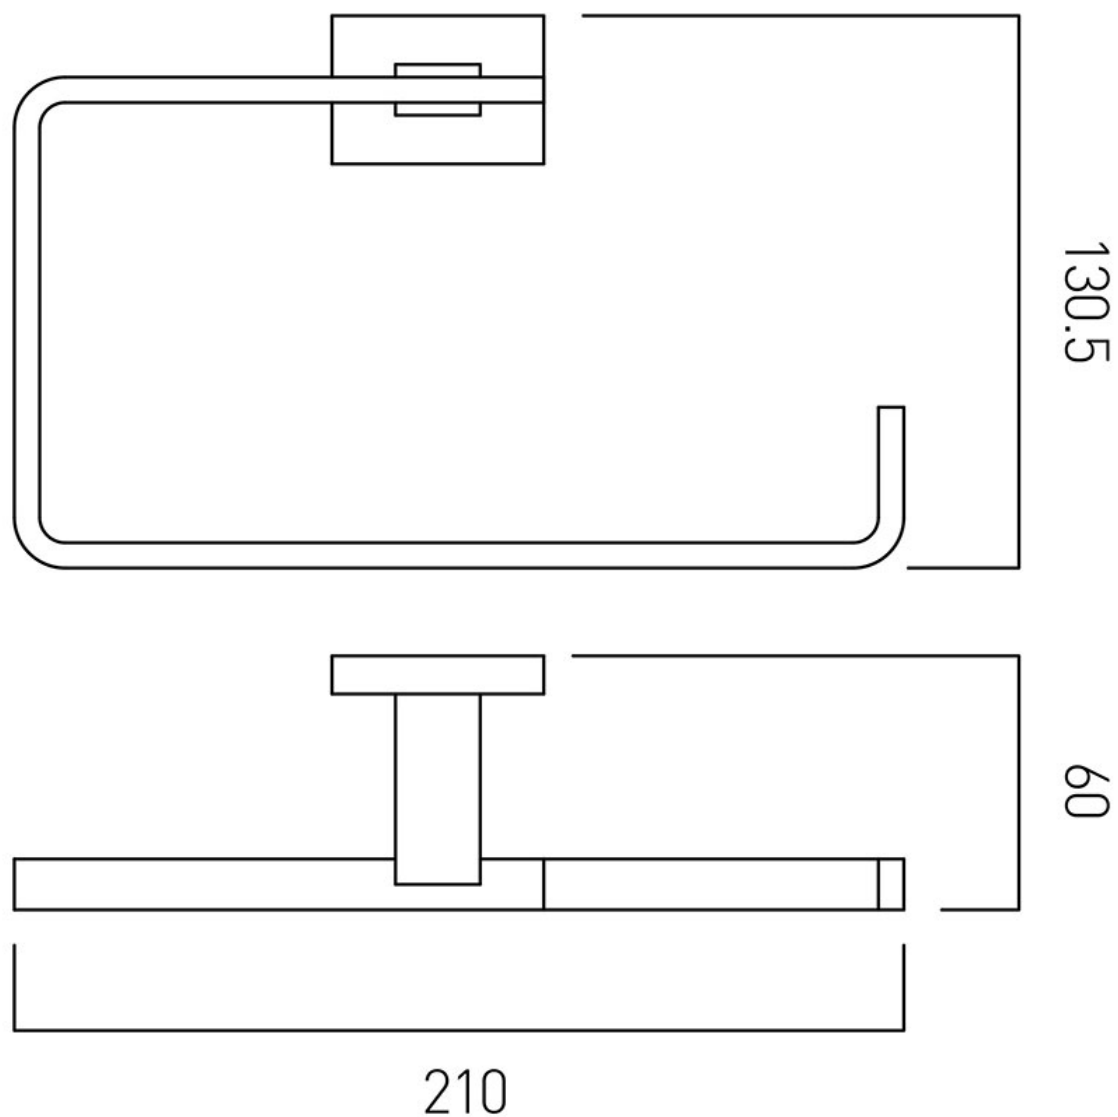

TECHNICAL DRAWING

COLLECTION: LEVEL

PRODUCT CODE: LEV-181-C/P

tel: 01934 744466
email: sales@vado.com
www.vado.com

where inspiration flows
taps | showering | accessories