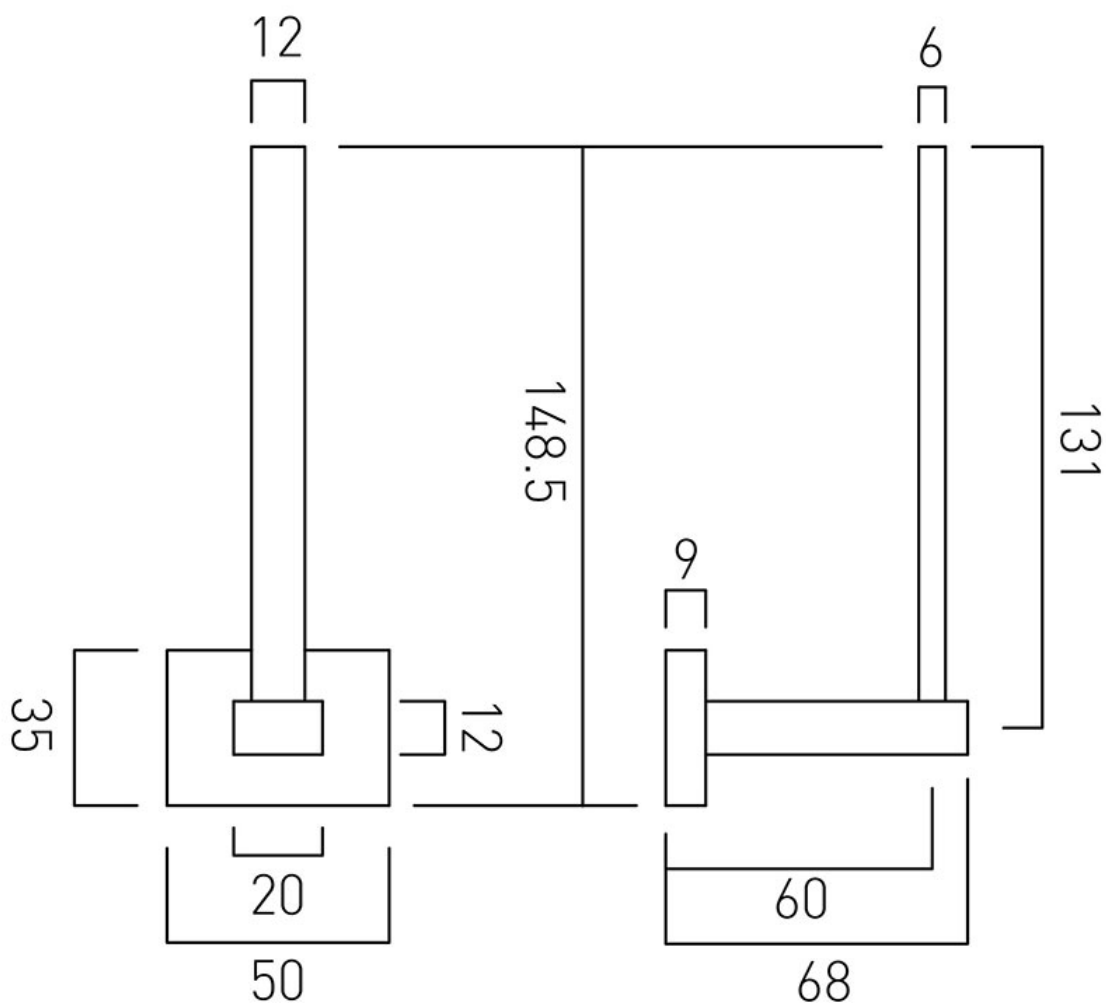

# TECHNICAL DRAWING

**COLLECTION:** LEVEL

**PRODUCT CODE:** LEV-180S-C/P

tel: 01934 744466  
email: sales@vado.com  
www.vado.com

**where inspiration flows**  
taps | showering | accessories