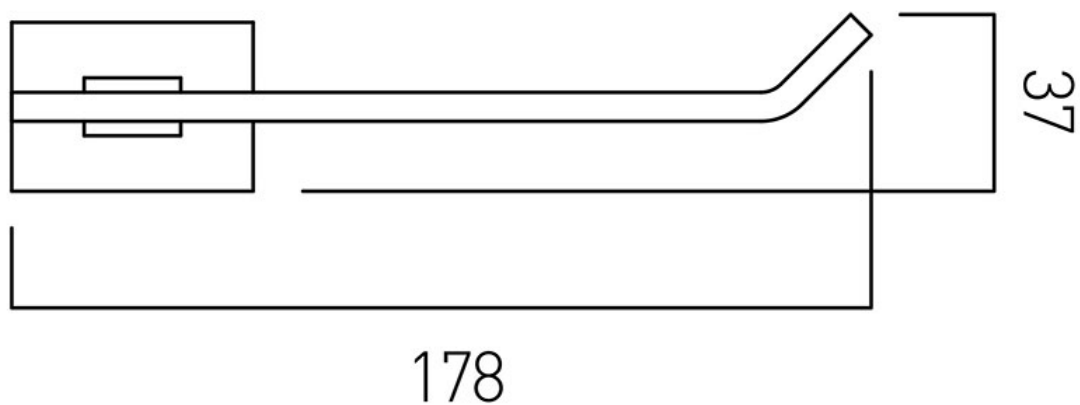

TECHNICAL DRAWING

COLLECTION: LEVEL

PRODUCT CODE: LEV-180-C/P

tel: 01934 744466
email: sales@vado.com
www.vado.com

where inspiration flows
taps | showering | accessories