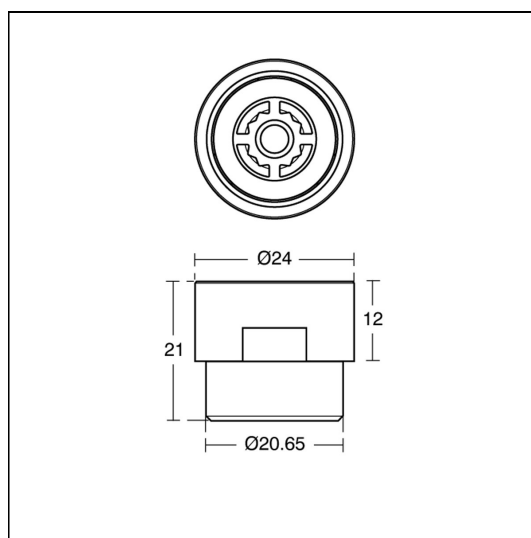

Flow Regulator, Shower Valve, 6 Litres Per Minute

ILLUSTRATED

L6959 Flow regulator, shower valve, 6 litres per minute

ILLUSTRATED PRODUCT DETAILS

Weights

L6959 0.10 KG

Materials

L6959 Chrome Plated Metal

Finishes

L6959  Chrome (AA)

Flow rates

L6959 6 Litres per minute @ 3 bar pressure

ACCREDITATIONS

FEATURES