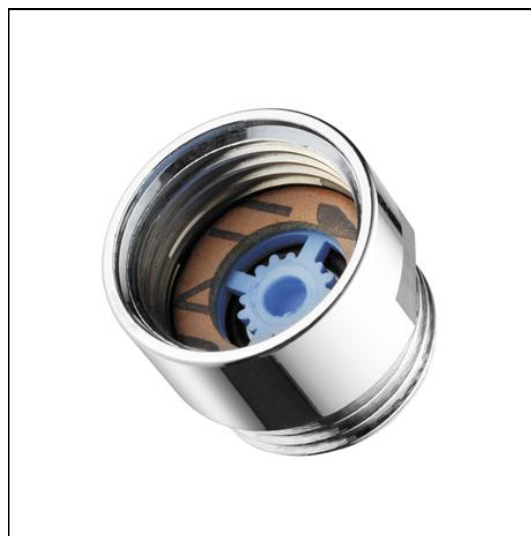

Flow Regulator, Shower Valve, 6 Litres Per Minute

ILLUSTRATED

L6959 Flow regulator, shower valve, 6 litres per minute

ILLUSTRATED PRODUCT DETAILS

Weights

L6959 0.10 KG

Materials

L6959 Chrome Plated Metal

Finishes

L6959  Chrome (AA)

Flow rates

L6959 6 Litres per minute @ 3 bar pressure

ACCREDITATIONS

FEATURES