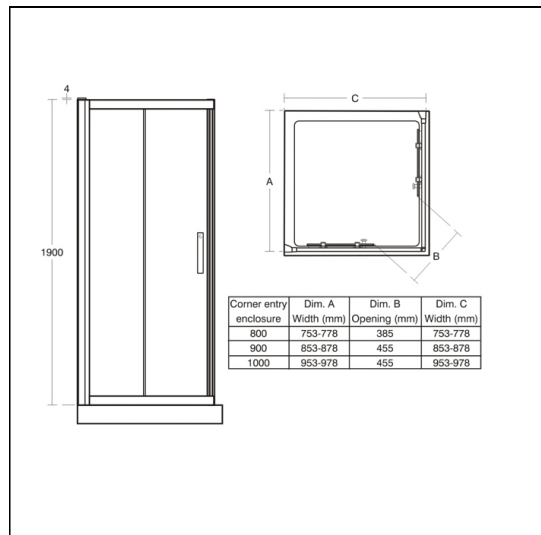

Synergy 800mm Corner Entry Enclosure

ILLUSTRATED

L6280 Synergy 800mm Corner Entry enclosure, IdealClean Clear Glass, Bright Silver finish

ILLUSTRATED PRODUCT DETAILS

Weights

L6280 70.00 KG

Finishes

L6280 Bright Silver (EO)

Materials

L6280 Toughened Safety Glass

Standards

EN 14428:2004

FEATURES