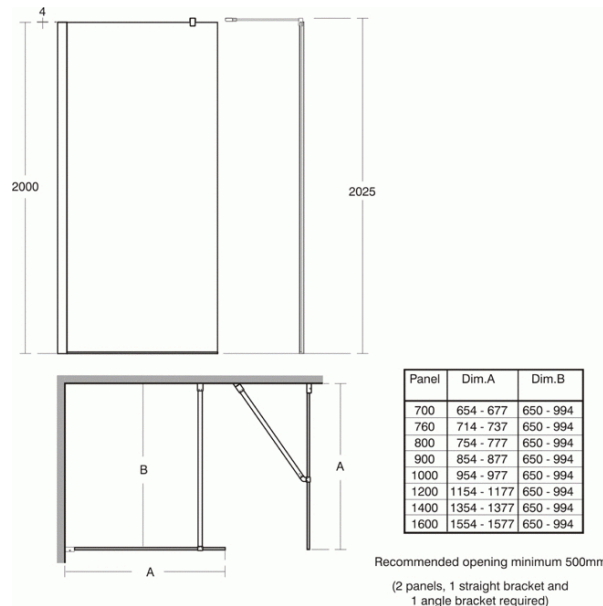

SYNERGY

Bracing Bracket

Bracing Bracket

Synergy straight bracing bracket

VARIANT PRODUCTS

800mm Wet Room Panel	L6222
900mm Wet Room Panel	L6223
1000mm Wet Room Panel	L6224
1200mm Wet Room Panel	L6225
1400mm Wet Room Panel	L6226
1600mm Wet Room Panel	L6227

REQUIRED PRODUCTS

Wet Room Panel	L6228
Bracing Bracket	L6230
Extended bracing bracket pack	L6198

COLOURS*

* EO = Silver profile

NORMS AND BENEFITS