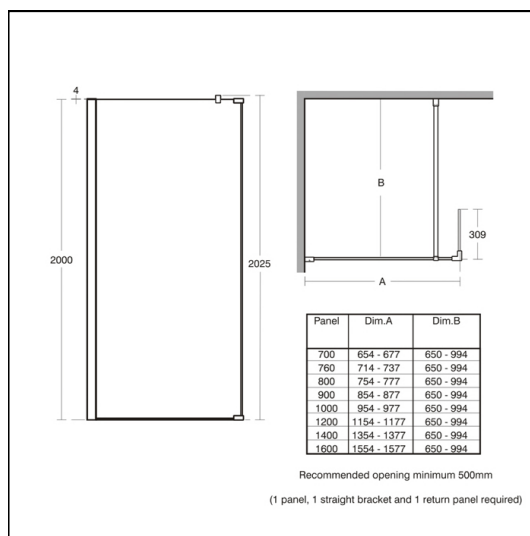

# Synergy 1600mm Wet Room Panel With Return & End Panels, Corner

## ILLUSTRATED

- L6227** Synergy 1600mm Wet Room panel, IdealClean clear glass
- L6229** Synergy straight bracing bracket (650mm - 994mm)
- L6230** Synergy angle bracing bracket
- L6228** Synergy 300mm return panel, IdealClean clear glass

## OPTIONS

- L6220** Synergy 700mm Wet Room panel, IdealClean clear glass
- L6221** Synergy 760mm Wet Room panel, IdealClean clear glass
- L6222** Synergy 800mm Wet Room panel, IdealClean clear glass
- L6223** Synergy 900mm Wet Room panel, IdealClean clear glass
- L6224** Synergy 1000mm Wet Room panel, IdealClean clear glass
- L6225** Synergy 1200mm Wet Room panel, IdealClean clear glass
- L6226** Synergy 1400mm Wet Room panel, IdealClean clear glass