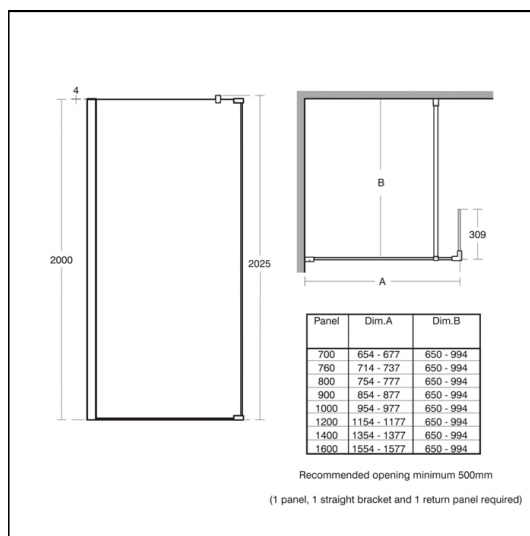

Synergy 1400mm Wet Room Panel With End Panel, I Corner

ILLUSTRATED

- L6226** Synergy 1400mm Wet Room panel, IdealClean clear glass
- L6229** Synergy straight bracing bracket (650mm - 994mm)
- L6230** Synergy angle bracing bracket

OPTIONS

- L6220** Synergy 700mm Wet Room panel, IdealClean clear glass
- L6221** Synergy 760mm Wet Room panel, IdealClean clear glass
- L6222** Synergy 800mm Wet Room panel, IdealClean clear glass
- L6223** Synergy 900mm Wet Room panel, IdealClean clear glass
- L6224** Synergy 1000mm Wet Room panel, IdealClean clear glass
- L6225** Synergy 1200mm Wet Room panel, IdealClean clear glass
- L6227** Synergy 1600mm Wet Room panel, IdealClean clear glass