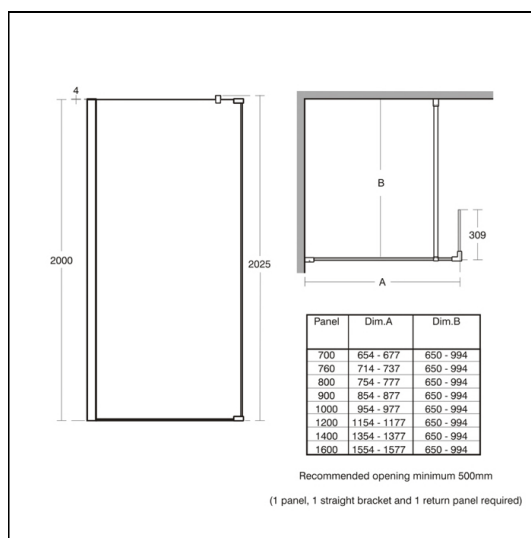

Standards

EN 14428:2004