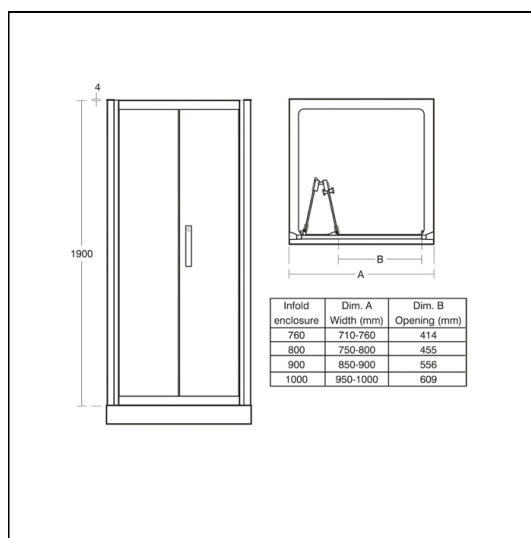

Synergy 800mm Infold Door, Alcove

ILLUSTRATED

L6207 Synergy 800mm Infold door, IdealClean Clear Glass, Bright Silver finish

ILLUSTRATED PRODUCT DETAILS

Weights

L6207 35.00 KG

Finishes

L6207 Bright Silver (EO)

Materials

L6207 Toughened Safety Glass

Standards

EN 14428:2004

FEATURES