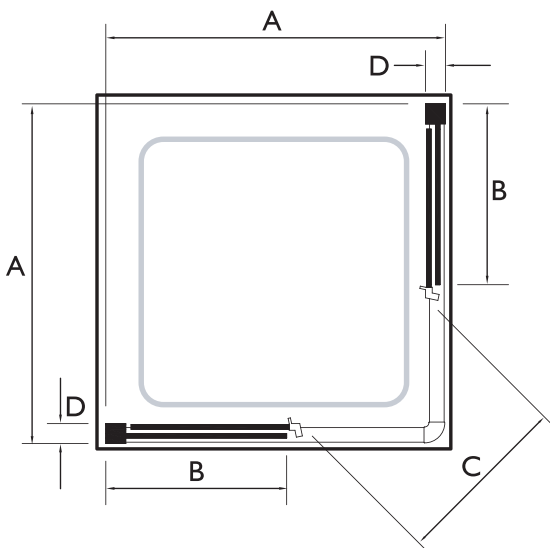

General Information

Height	1850mm (excluding tray)
Type	Straight Sliding
Glass Thickness	6mm (5mm Corner Access Slider)
Available Finishes	Chrome

Detailed Information

	Product Code	Adjustment mm			Dimensions mm		
		Recess Door Only	Corner Door Plus 1 side panel	Corner Enclosure	B	C	D
760 Corner Access Slider	3CS76S	-	-	725-745	390-410	380	45
800 Corner Access Slider	3CS80S	-	-	765-785	410-430	410	45
1000 Straight Slider	3SD100S	945-985	972-992	-	480-500	350	45
1100 Straight Slider	3SD110S	1045-1085	1072-1092	-	530-550	400	45
1200 Straight Slider	3SD120S	1145-1185	1172-1192	-	580-600	450	45
1400 Straight Slider	3SD140S	1345-1385	1372-1392	-	680-700	550	45
1500 Straight Slider	3SD150S	1445-1485	1472-1492	-	780-800	550	45
1600 Straight Slider	3SD160S	1545-1585	1572-1592	-	880-900	550	45
1700 Straight Slider	3SD170S	1645-1685	1672-1692	-	980-1000	550	45

CORNER SLIDER

STRAIGHT-SLIDER