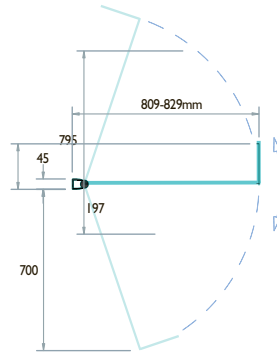

inspire

L-Shaped Bathscreen

Designed to fit many of the square ended style baths that provide a large comfortable showering area. The inspire L-Shaped Bathscreen offers style, practicality, value and will enhance your L-shaped bath.

- + 5mm toughened glass
- + Reversible for left or right hand fitting
- + 20mm wallpost adjustment for out-of-true walls
- + Available with or without towel rail
- + Highly polished silver frame finish

Bathscreen Options	Product Code	Price inc VAT
With rail	3BASKLWH	£329
No rail	3BASKL	£307

Dimensions
Height 1500mm
Width 810mm