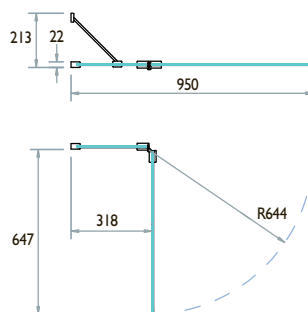

Dimensions

Height 1500mm | Width 850mm

inspire

Two Panel Out-Swing Bathscreen

Designed to provide an extended showering area of 950mm yet still provide access to the bath, the inspire Two Panel Out-Swing Bathscreen features a 305mm fixed panel which is permanently sealed to the bath providing absolute showering protection where you need it most. The larger 645mm panel opens out to allow access to shower controls and cleaning, whilst unique click-to-lock hinges hold the screen in position along the inner edge of the bath during use.

In-Swing option: (not illustrated)

In this configuration the larger panel will swing from it's in-use position along the bath edge to over the bath. Before deciding on this option please ensure that the moving panel will not come into contact with, or prevent access to the shower controls.

Dimensions

Height 1500mm | Width 950mm

NOW IN
6mm & 8mm GLASS

Two Panel Out-Swing left hand fixing

NOW IN
6mm & 8mm GLASS

Two Panel In-Fold right hand fixing

inspire

Two Panel In-Fold Bathscreen

- + 8mm toughened glass
- + 1500mm high x 350mm wide
- + Reversible for left or right hand fitting
- + 20mm wallpost adjustment for out-of-true walls
- + Bowed rail for greater space and comfort

Product adjustment allows (337-357mm). Suitable for all straight edged baths up to 2040mm (Cut rail to suit). 1200 x 800mm corner rail available (Cut 800mm side to suit bath width). Minimum required height above bath edge is 1600mm