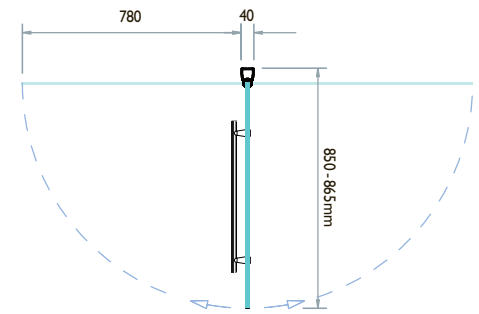

indulge yourself in a relaxing bath
or enjoy an invigorating shower.

| Two panel in-fold right hand fixing

inspire

Single Panel Bathscreen

Available in 6mm and 8mm glass thickness, inspire Single Panel Bathscreens are larger than average, measuring 1500mm high and 850mm wide to provide a more generous showering area. For added comfort and convenience, inspire Single Panel Bathscreens are available with an integrated rail so you can keep your towel conveniently within reach.

Dimensions

Height 1500mm | Width 850mm

inspire

Two Panel Out-Swing Bathscreen

Designed to provide an extended showering area of 950mm yet still provide access to the bath, the inspire Two Panel Out-Swing Bathscreen features a 305mm fixed panel which is permanently sealed to the bath providing absolute showering protection where you need it most. The larger 645mm panel opens out to allow access to shower controls and cleaning, whilst unique click-to-lock hinges hold the screen in position along the inner edge of the bath during use.

Dimensions

Height 1500mm | Width 950mm

NOW IN
6mm & 8mm GLASS

Two Panel Out-Swing left hand fixing

NOW IN
6mm & 8mm GLASS

Two Panel In-Fold right hand fixing

inspire

Two Panel In-Fold Bathscreen