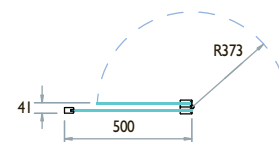

Dimensions

Height 1500mm | Width 875mm

All multi panel screens have click to lock hinges to hold the screen in position during use.