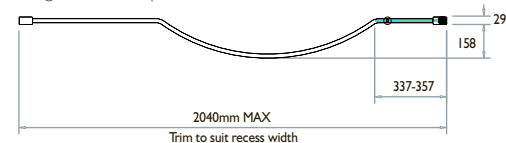

Bathscreen Options	Product Code	Price inc VAT
With rail	3BASKLWH	£329
No rail	3BASKL	£307

Dimensions
Height 1500mm
Width 810mm

inspire

Over-Bath Shower Panel & Rail

The inspire Over-Bath Shower Panel with integrated shower rail, delivers the ultimate protection from water spillage. Its robust construction makes it ideal for use with the most powerful shower systems and its stylish & attractive design will complement any bathroom. Simple to install as new or as a retrofit, the fixed panel is permanently sealed to the bath edge and the wall, providing a watertight barrier.

- + 8mm toughened glass
- + 1500mm high x 350mm wide
- + Reversible for left or right hand fitting
- + 20mm wallpost adjustment for out-of-true walls
- + Bowed rail for greater space and comfort

Product adjustment allows (337-357mm). Suitable for all straight edged baths up to 2040mm (Cut rail to suit). 1200 x 800mm corner rail available (Cut 800mm side to suit bath width). Minimum required height above bath edge is 1600mm

Bathscreen Options	Product Code	Price inc VAT
Recess	5OBSPBRR	£226
Corner	5OBSPBCR	£226

Shower curtain and rings not included.

Dimensions

Height 1556mm | Width 350mm

Kudos Shower Products Ltd

Elmsfield Park, Holme, Cumbria, LA6 1RJ