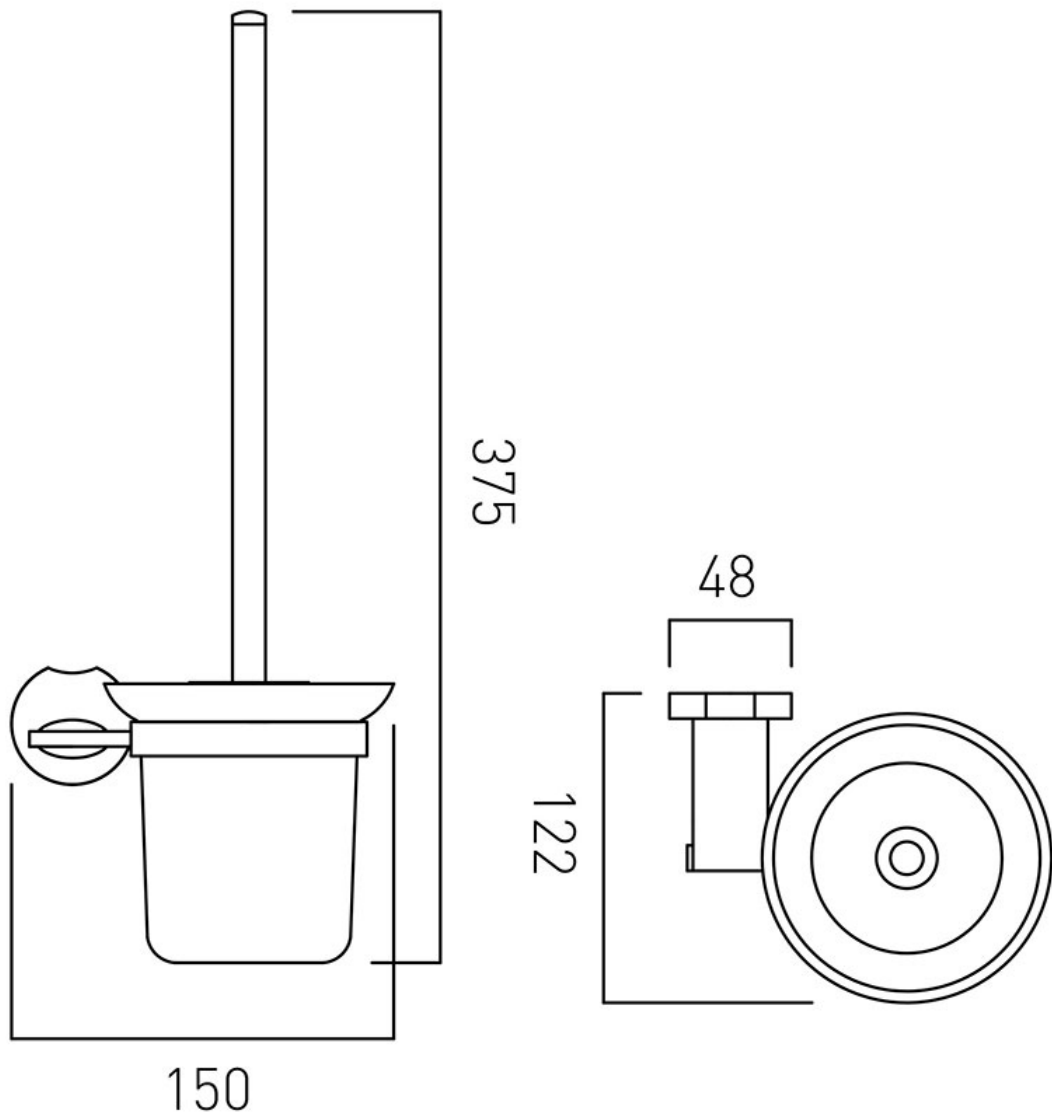


SPECIFICATION SHEET

COLLECTION: KOVERA

PRODUCT CODE: KOV-188-C/P

DESCRIPTION:

kovera toilet brush and holder wall mounted

FINISH:

Chrome

tel: 01934 744466
email: sales@vado.com
www.vado.com

where inspiration flows
taps | showering | accessories

TECHNICAL DRAWING

COLLECTION: KOVERA

PRODUCT CODE: KOV-188-C/P

tel: 01934 744466
email: sales@vado.com
www.vado.com

where inspiration flows
taps | showering | accessories