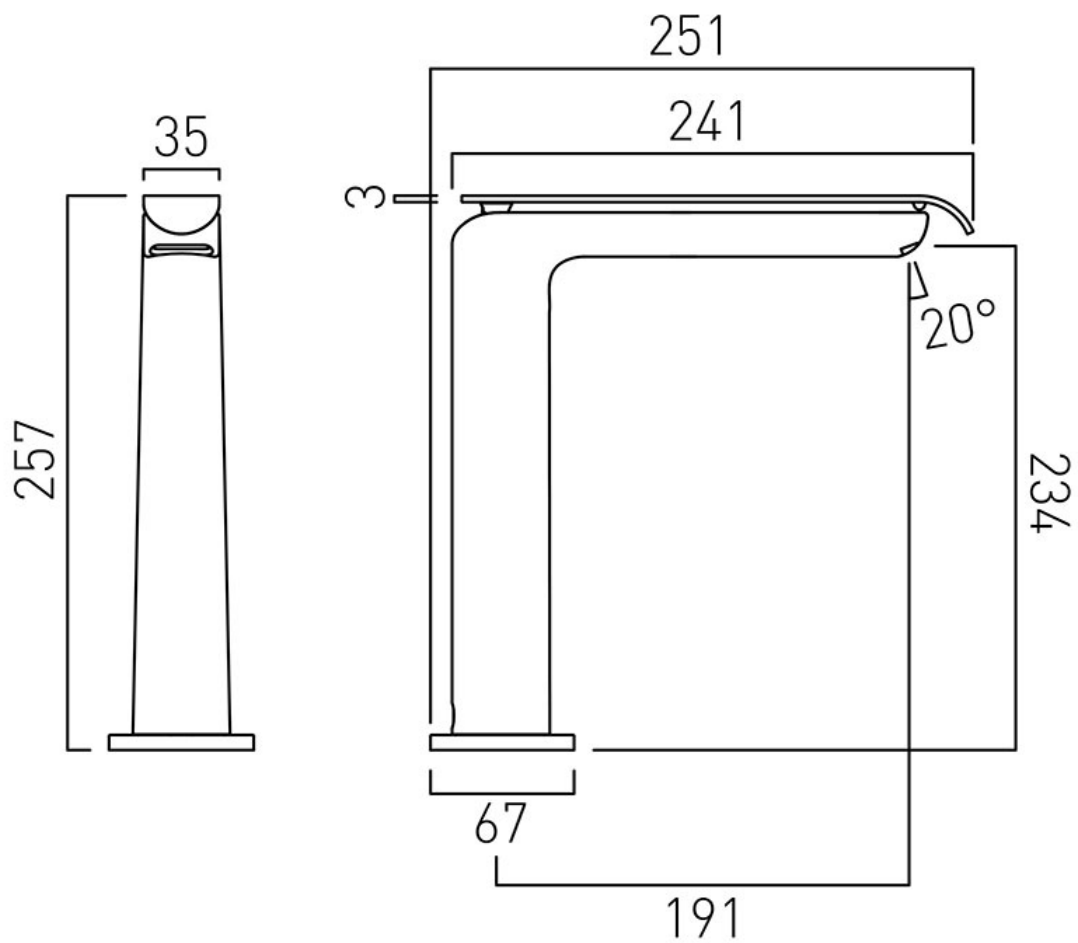

SPECIFICATION SHEET

COLLECTION: KOVERA

PRODUCT CODE: KOV-150-C/P

DESCRIPTION:

kovera
mono sink mixer
single lever
deck mounted
with swivel spout
ceramic cartridge ST-231L/25-CAR
deck hole drill diameter 35mm
minimum operating pressure 0.2 bar LP

FINISH:

Chrome

MINIMUM OPERATING PRESSURE:

0.2 bar LP

FLOW RATE AT 3.0 BAR FLOW PRESSURE:

8.1 l/min

tel: 01934 744466
email: sales@vado.com
www.vado.com

where inspiration flows
taps | showering | accessories

TECHNICAL DRAWING

COLLECTION: KOVERA

PRODUCT CODE: KOV-150-C/P

tel: 01934 744466
email: sales@vado.com
www.vado.com

where inspiration flows
taps | showering | accessories