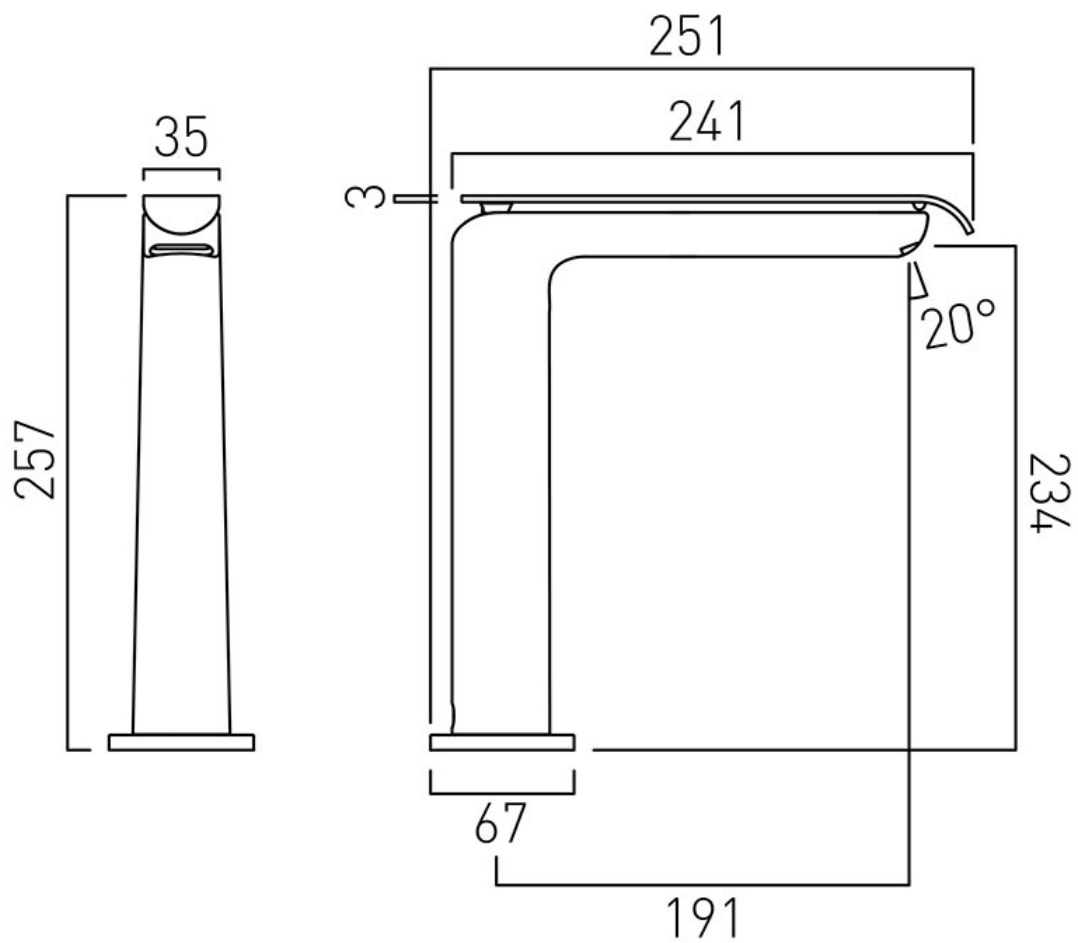

TECHNICAL DRAWING

COLLECTION: KOVERA

PRODUCT CODE: KOV-150-C/P

tel: 01934 744466
email: sales@vado.com
www.vado.com

where inspiration flows
taps | showering | accessories