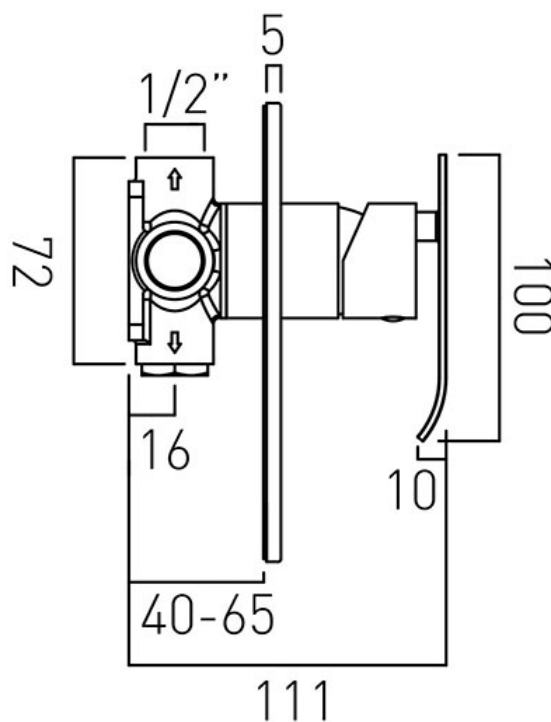

TECHNICAL DRAWING

COLLECTION: KOVERA

PRODUCT CODE: KOV-145A-C/P

tel: 01934 744466
email: sales@vado.com
www.vado.com

where inspiration flows
taps | showering | accessories