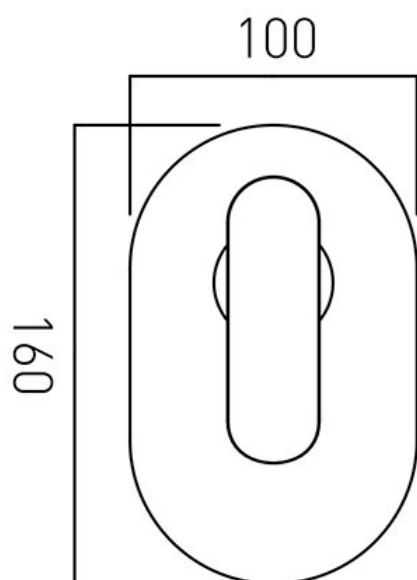

TECHNICAL DRAWING

COLLECTION: KOVERA

PRODUCT CODE: KOV-145A-C/P

tel: 01934 744466
email: sales@vado.com
www.vado.com

where inspiration flows
taps | showering | accessories