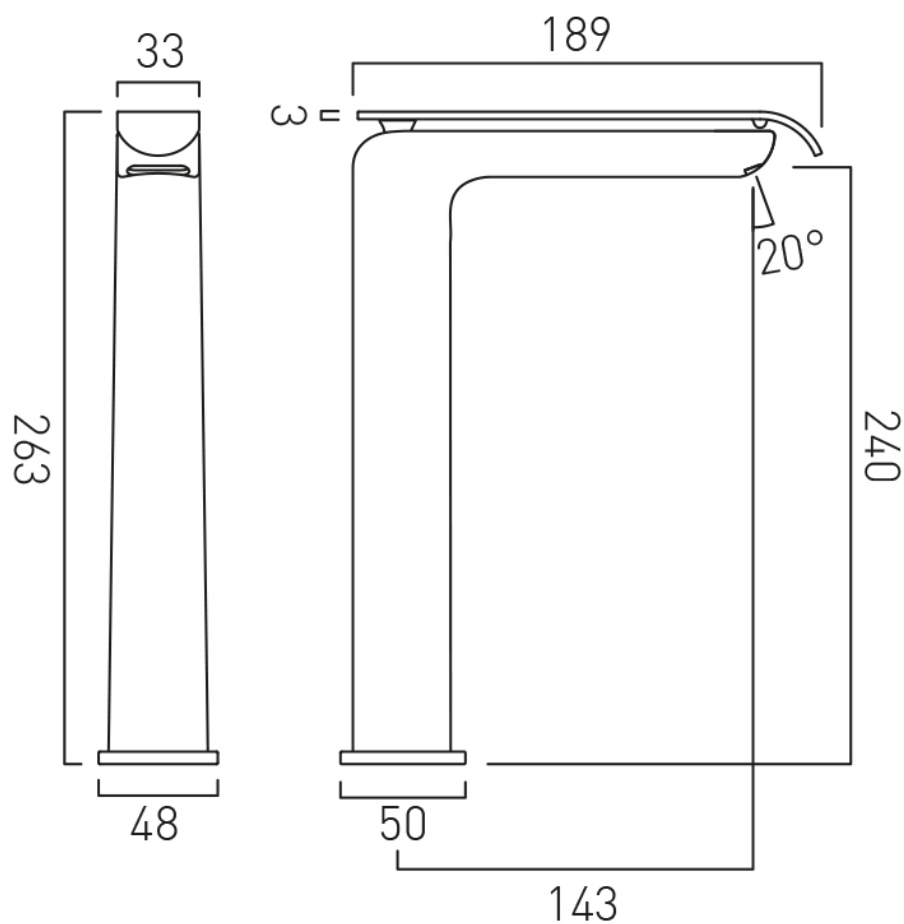

# TECHNICAL DRAWING

**COLLECTION:** KOVERA

**PRODUCT CODE:** KOV-100E/SB-C/P

tel: 01934 744466  
email: sales@vado.com  
www.vado.com

**where inspiration flows**  
taps | showering | accessories