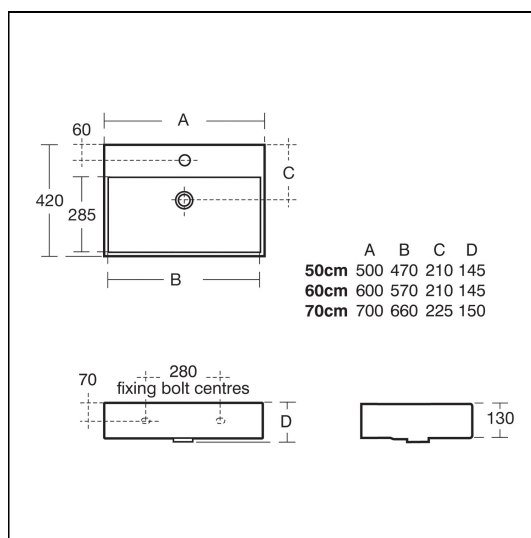

OPTIONS

- E0079** Trap 1¼" Contemporary metal bottle, 75mm seal

ILLUSTRATED PRODUCT DETAILS

Sizes

K0797 w:600 x d:420

Weights

- K0797** 15.00 KG
- A5948** 1.26 KG
- E0070** 0.20 KG
- A6578** 1.36 KG
- S8803** 1.00 KG
- S8910** 0.20 KG

Flow rates

- A6578** 5 Litres per minute @ 3 bar pressure

Special Notes

Washbasin when fitted to countertop or wall hung, must be mounted using E0070 wall fixing kit. Joint sealed with waterproof sealant (not supplied)