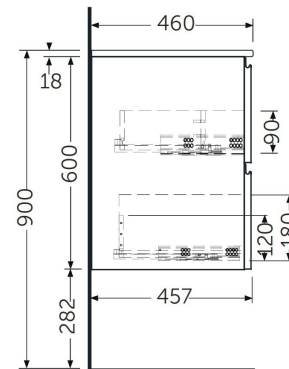

### Technical specifications

Dimensions:	600 x 460 mm
Weight:	25 Kg
Color:	MOKA WALNUT
Suites:	<a href="#">RAK-JOY</a>

Code	Name
JOYWH060MOK	RAK-JOY 60 CM WALL HUNG VANITY UNIT - MOKA

Dimensions: All dimensions in mm. Tolerance of vitreous china & fireclay items:  $\pm 5\%$  for below 200mm and  $\pm 3\%$  for above 200mm; for all other items tolerance  $\pm 1\%$ . Note: Due to a continuing development program to improve design and performance, the manufacturer reserves all rights to vary specifications without prior information. Please note accessories are for photographic use only.