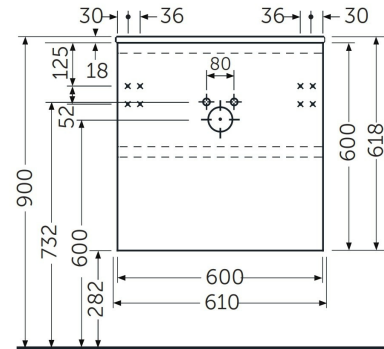

### Technical specifications

Dimensions:	600 x 460 mm
Weight:	25 Kg
Color:	MOKA WALNUT
Suites:	<a href="#">RAK-JOY</a>

Code	Name
JOYWH060MOK	RAK-JOY 60 CM WALL HUNG VANITY UNIT - MOKA

Dimensions: All dimensions in mm. Tolerance of vitreous china & fireclay items:  $\pm 5\%$  for below 200mm and  $\pm 3\%$  for above 200mm; for all other items tolerance  $\pm 1\%$ . Note: Due to a continuing development program to improve design and performance, the manufacturer reserves all rights to vary specifications without prior information. Please note accessories are for photographic use only.