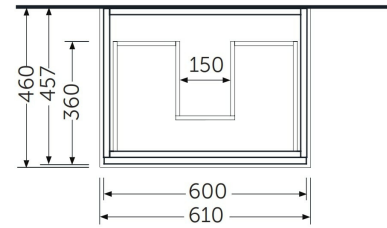

### Technical specifications

Dimensions:	600 x 460 mm
Weight:	25 Kg
Color:	MOKA WALNUT
Suites:	<a href="#">RAK-JOY</a>

Code	Name
JOYWH060MOK	RAK-JOY 60 CM WALL HUNG VANITY UNIT - MOKA

Dimensions: All dimensions in mm. Tolerance of vitreous china & fireclay items:  $\pm 5\%$  for below 200mm and  $\pm 3\%$  for above 200mm; for all other items tolerance  $\pm 1\%$ . Note: Due to a continuing development program to improve design and performance, the manufacturer reserves all rights to vary specifications without prior information. Please note accessories are for photographic use only.