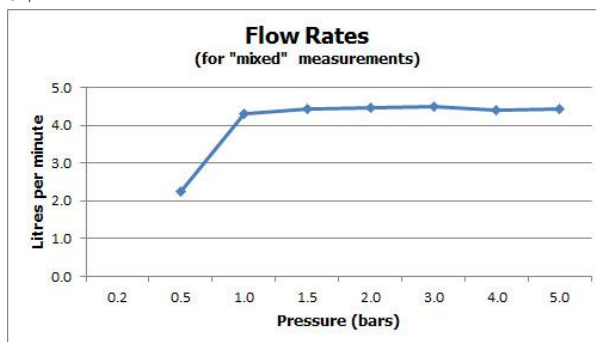

**FINISH:**

Chrome

**FLOW REGULATOR:**

flow regulator fitted as standard

**MINIMUM OPERATING PRESSURE:**

1.0 bar MP

**FLOW RATE AT 3.0 BAR FLOW PRESSURE:**

5 l/min