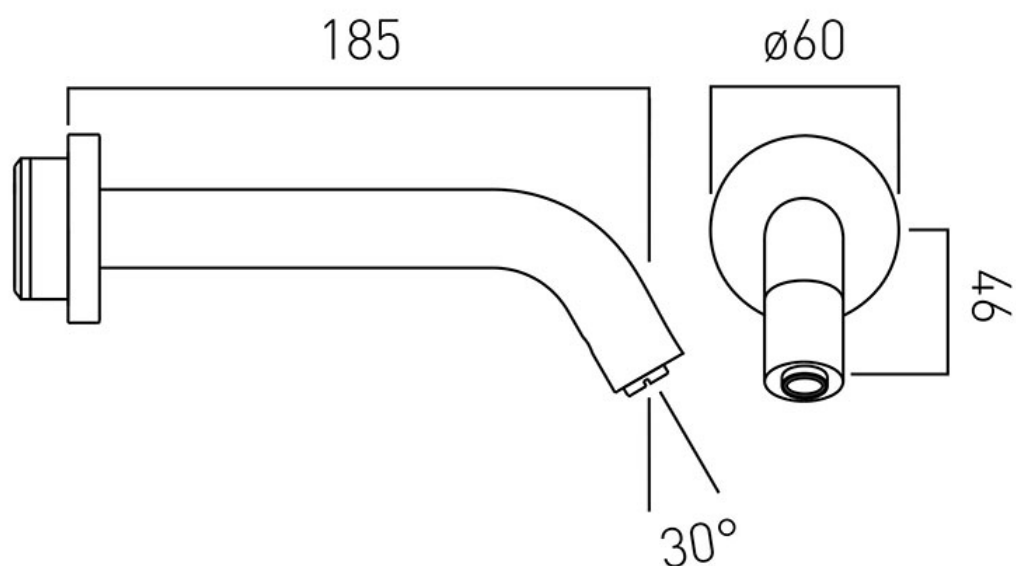

# SPECIFICATION SHEET

**COLLECTION:** I-TECH

**PRODUCT CODE:** IR-WSPOUT-C/P

**DESCRIPTION:**

infra-red spout  
wall mounted  
with rub clean aerator  
with round shroud  
mains or battery operated  
takes standard AA batteries  
minimum operating pressure 1.0 bar MP

**FINISH:**

Chrome

**FLOW REGULATOR:**

flow regulator fitted as standard

**MINIMUM OPERATING PRESSURE:**

1.0 bar MP

**FLOW RATE AT 3.0 BAR FLOW PRESSURE:**

5 l/min

# TECHNICAL DRAWING

**COLLECTION:** I-TECH

**PRODUCT CODE:** IR-WSPOUT-C/P

tel: 01934 744466  
email: sales@vado.com  
www.vado.com

**where inspiration flows**  
taps | showering | accessories