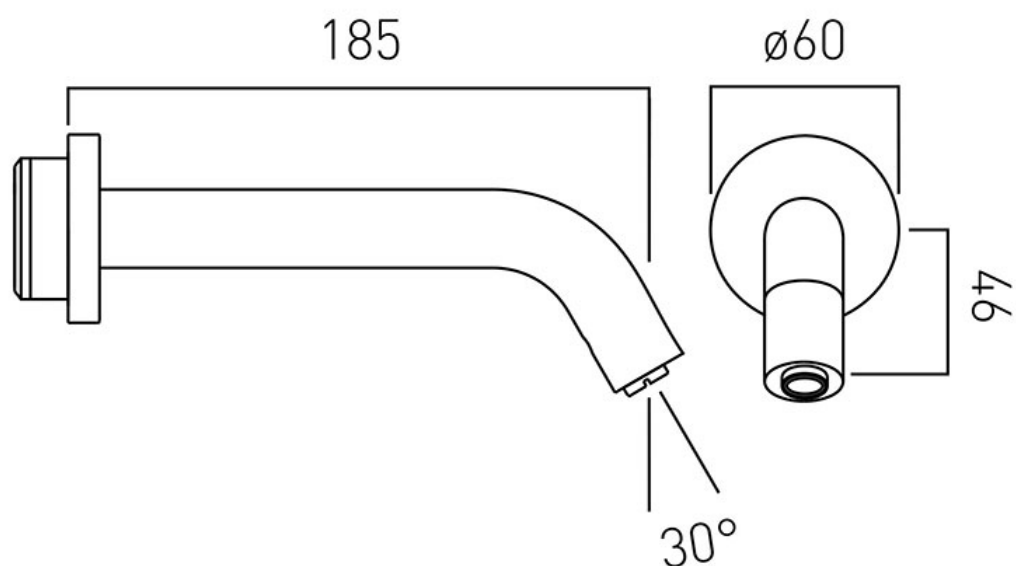

# TECHNICAL DRAWING

**COLLECTION:** I-TECH

**PRODUCT CODE:** IR-WSPOUT-C/P

tel: 01934 744466  
email: sales@vado.com  
www.vado.com

**where inspiration flows**  
taps | showering | accessories