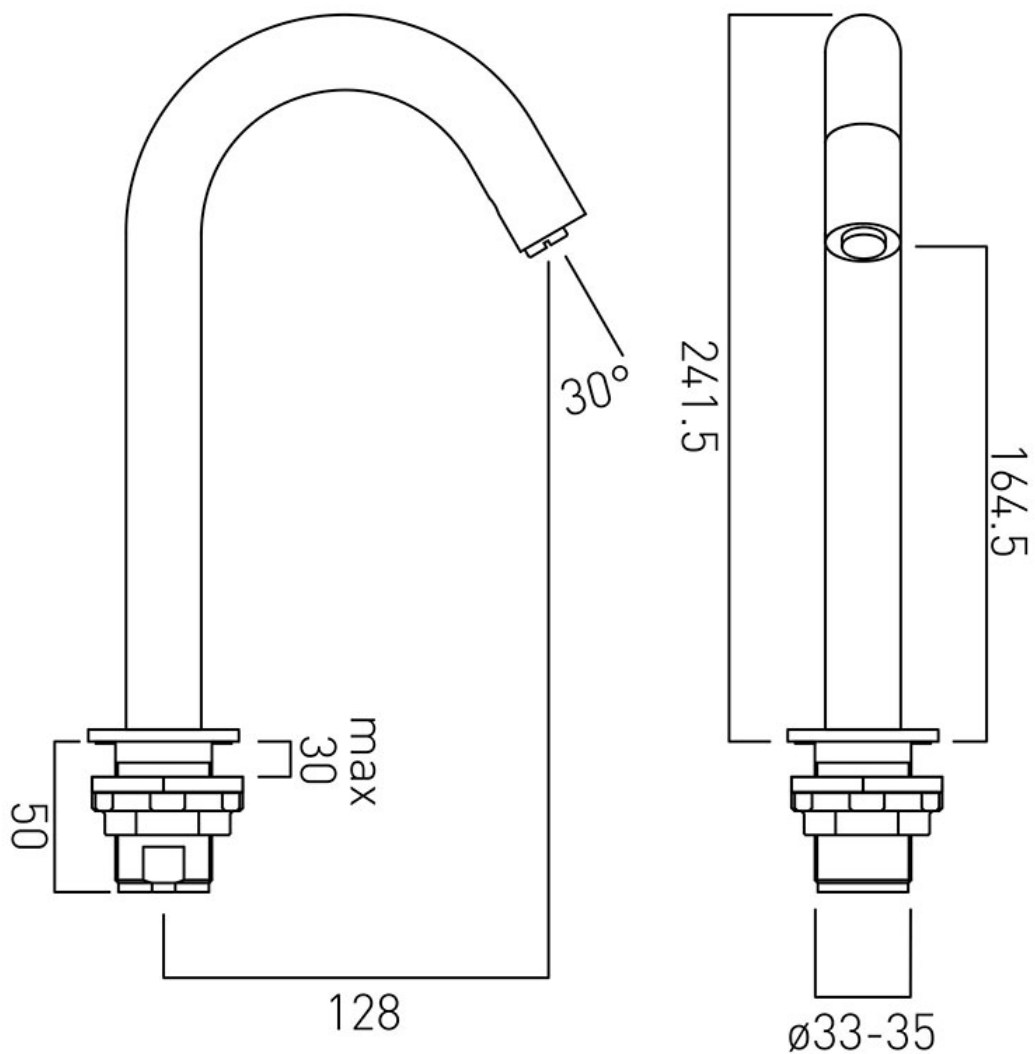

SPECIFICATION SHEET

COLLECTION: I-TECH

PRODUCT CODE: IR-DSPOUT-C/P

DESCRIPTION:

infra-red spout
deck mounted
with rub clean aerator
mains or battery operated
takes standard AA batteries
minimum operating pressure 1.0 bar MP

FINISH:

Chrome

FLOW REGULATOR:

flow regulator fitted as standard

MINIMUM OPERATING PRESSURE:

1.0 bar MP

tel: 01934 744466
email: sales@vado.com
www.vado.com

where inspiration flows
taps | showering | accessories

TECHNICAL DRAWING

COLLECTION: I-TECH

PRODUCT CODE: IR-DSPOUT-C/P

tel: 01934 744466
email: sales@vado.com
www.vado.com

where inspiration flows
taps | showering | accessories