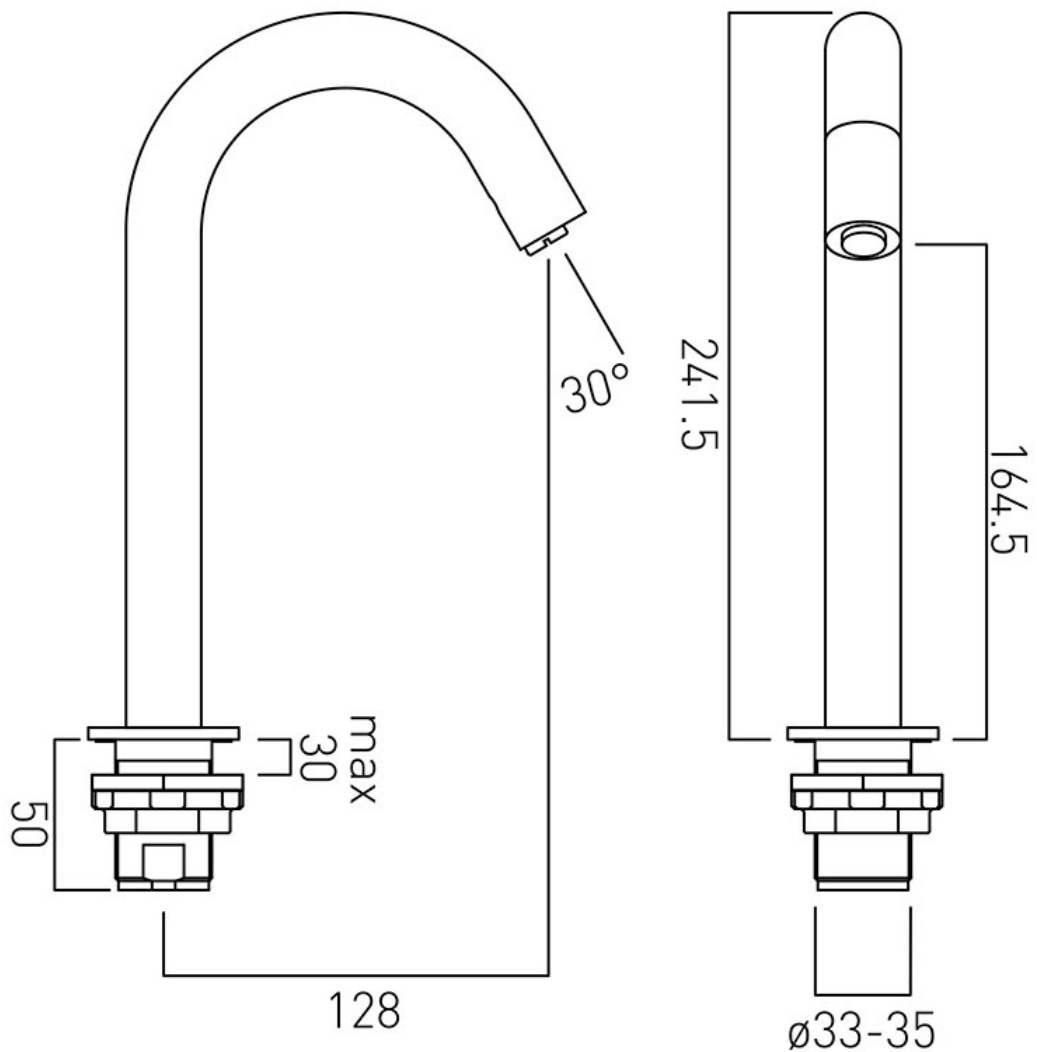

TECHNICAL DRAWING

COLLECTION: I-TECH

PRODUCT CODE: IR-DSPOUT-C/P

tel: 01934 744466
email: sales@vado.com
www.vado.com

where inspiration flows
taps | showering | accessories