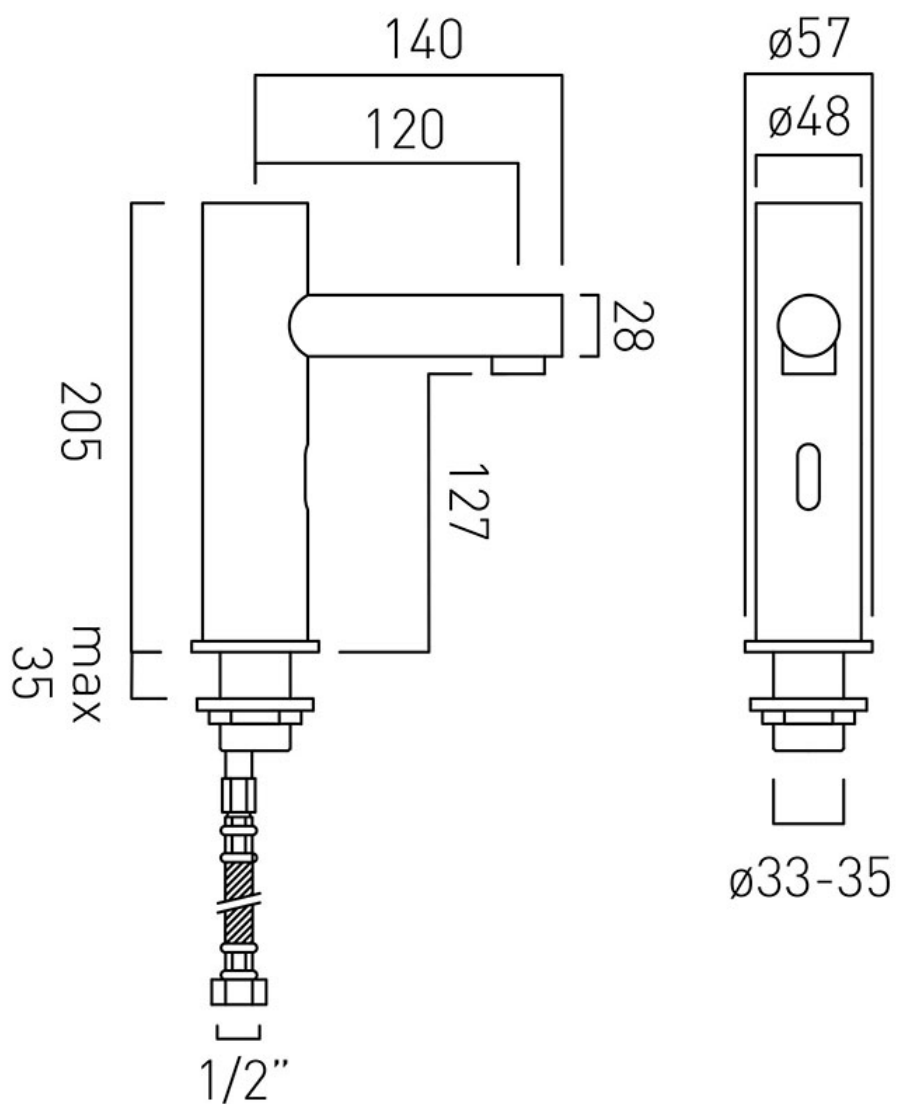

FINISH:

Chrome

FLOW REGULATOR:

FR-100/5-PLA

MINIMUM OPERATING PRESSURE:

1.0 bar MP

FLOW RATE AT 3.0 BAR FLOW PRESSURE:

13 l/min

tel: 01934 744466
email: sales@vado.com
www.vado.com

where inspiration flows
taps | showering | accessories

TECHNICAL DRAWING

COLLECTION: I-TECH

PRODUCT CODE: IR-100/Z00-C/P

tel: 01934 744466
email: sales@vado.com
www.vado.com