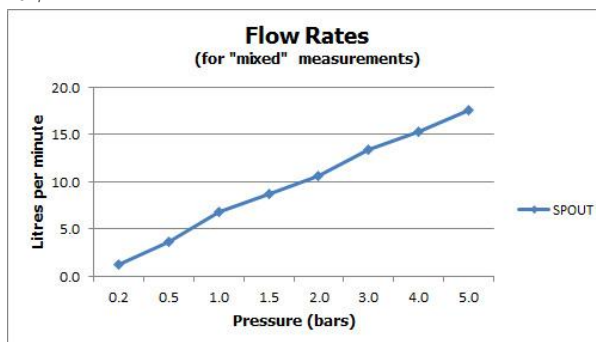

FINISH:

Chrome

FLOW REGULATOR:

FR-100/5-PLA

MINIMUM OPERATING PRESSURE:

1.0 bar MP

FLOW RATE AT 3.0 BAR FLOW PRESSURE:

13 l/min