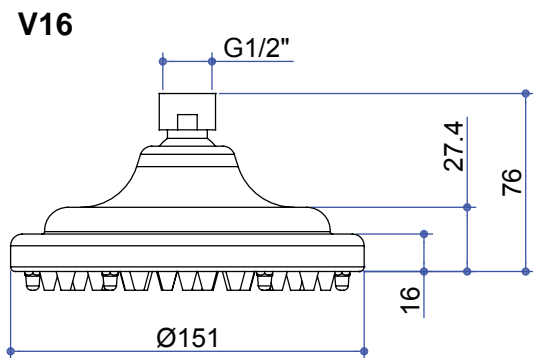

Maintenance

We do NOT recommend you use any household cleaners to clean the product. Because these cleaners change substance or formula too frequently. The product should be always cleaned only with soapy water and rinsed with clean water and dried with a soft cloth.