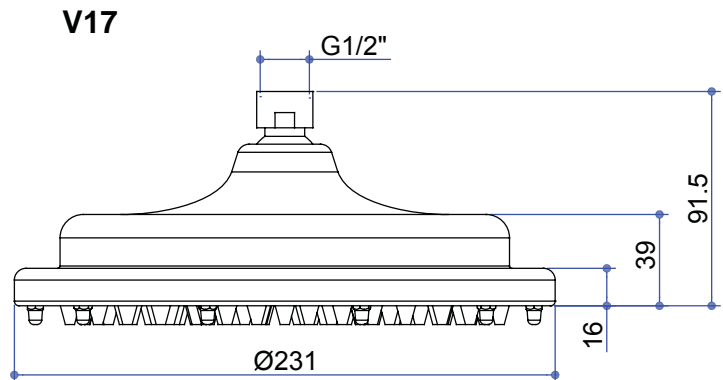

Maintenance

We do NOT recommend you use any household cleaners to clean the product. Because these cleaners change substance or formula too frequently. The product should be always cleaned only with soapy water and rinsed with clean water and dried with a soft cloth.