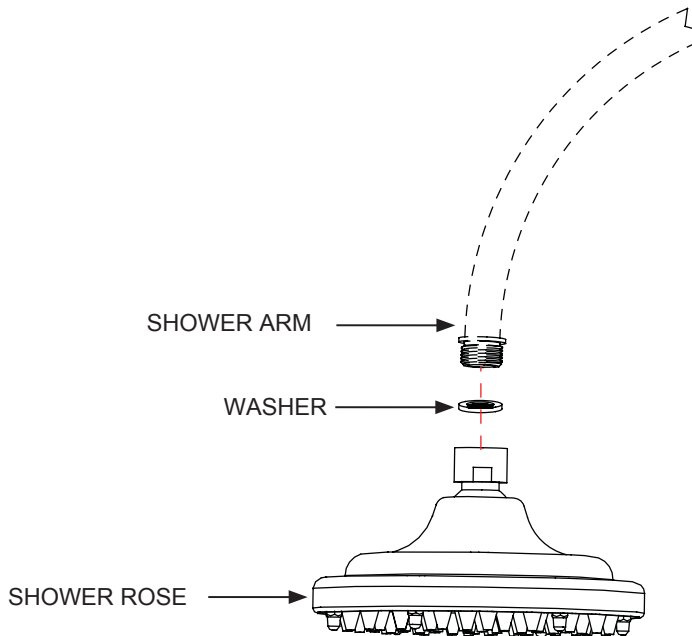

INSTALLATION INSTRUCTIONS

6" Shower Rose - **V16**

9" Shower Rose - **V17**

Important

- Please check this product immediately to ensure that it has not been damaged and is complete. Before installation, please make sure this product is the correct model and you have all the parts required for installation and using.
- Please read these instructions carefully and keep it for future reference.

Installation

Dimension