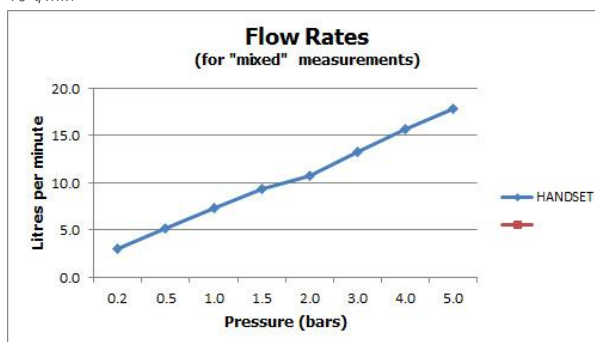

FLOW RATE AT 3.0 BAR FLOW PRESSURE:

13 l/min

tel: 01934 744466
email: sales@vado.com
www.vado.com

where inspiration flows
taps | showering | accessories