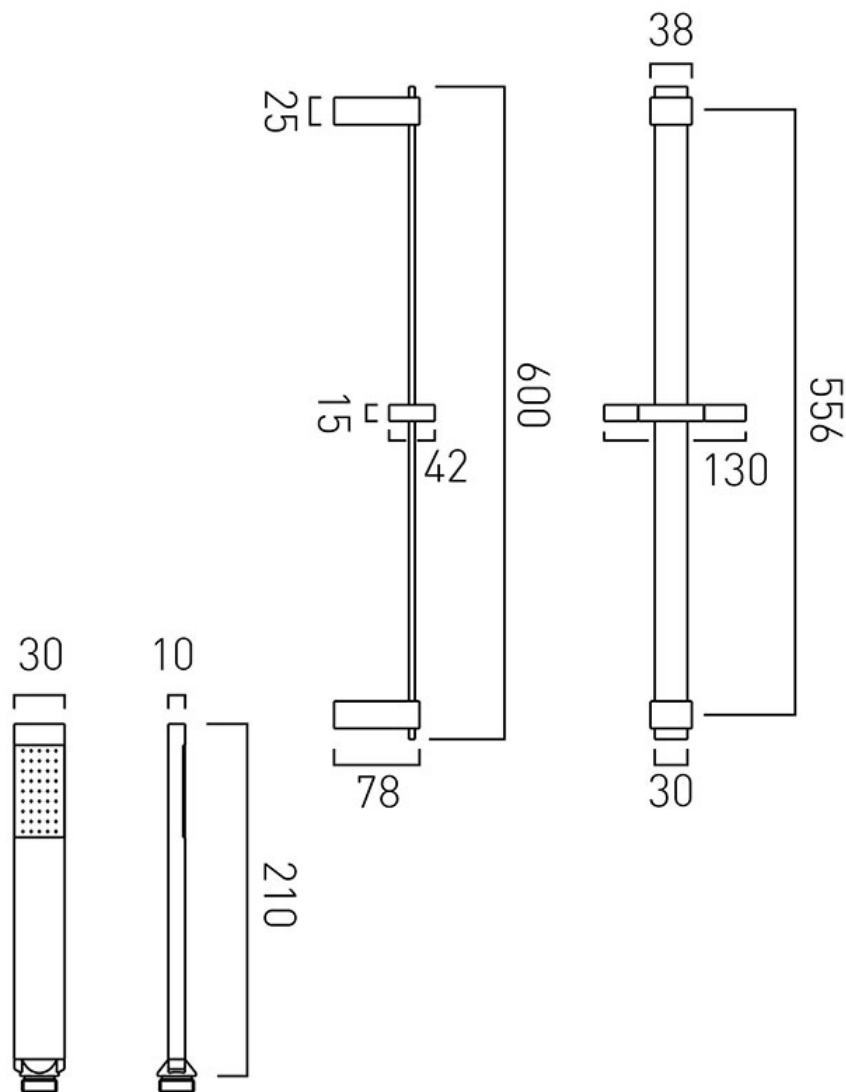

## FLOW REGULATOR:

FR-SHOWER/9-C/P

## FLOW RATE AT 3.0 BAR FLOW PRESSURE:

13 l/min

tel: 01934 744466  
email: sales@vado.com  
www.vado.com

where inspiration flows  
taps | showering | accessories

# TECHNICAL DRAWING

**COLLECTION:**

**PRODUCT CODE:** INS-SFSRK-C/P

tel: 01934 744466  
email: sales@vado.com  
www.vado.com

**where inspiration flows**  
taps | showering | accessories