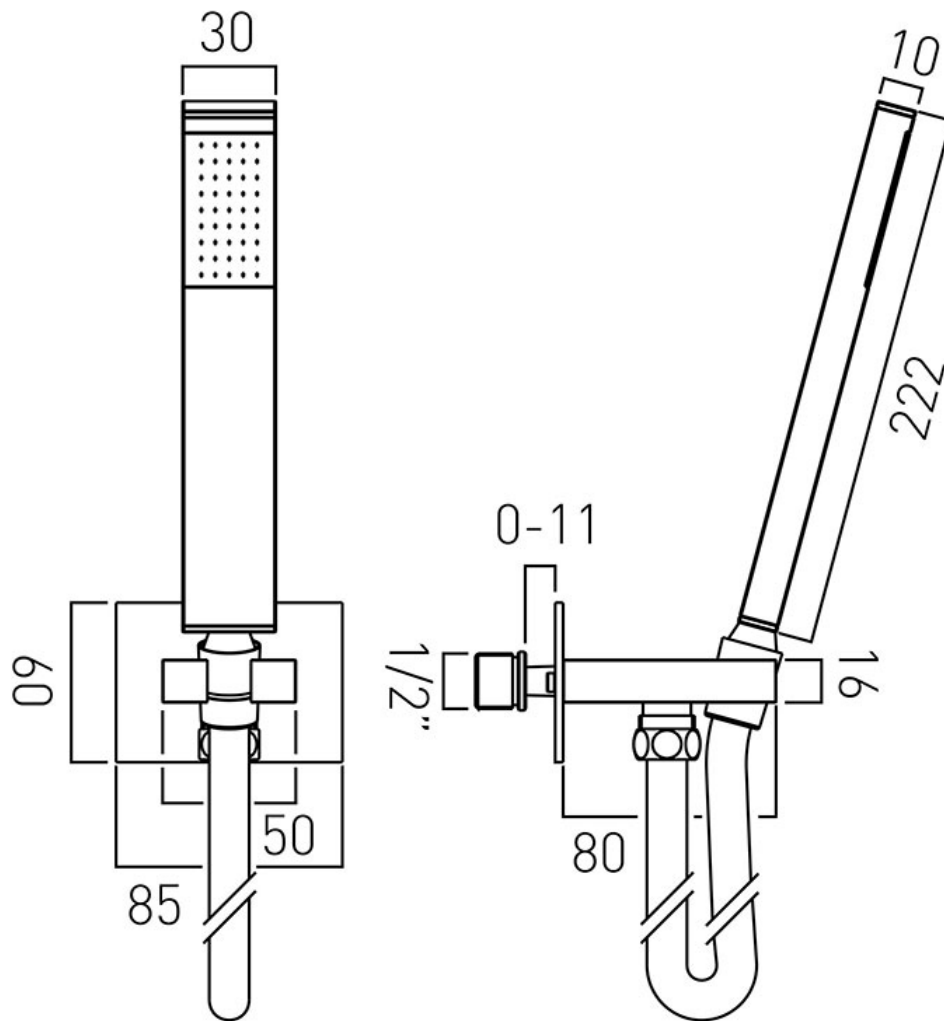

SPECIFICATION SHEET

COLLECTION:

PRODUCT CODE: INS-SFMKWO-C/P

DESCRIPTION:

instinct mini shower kit with outlet featuring

- single function handset
 - rub-clean
 - 150cm shower hose
 - bracket with integrated outlet
 - wall mounted
 - 1/2" inlet
 - min-max wall mount 0-11mm
- minimum operating pressure 1.0 bar MP

FINISH:

Chrome

FLOW REGULATOR:

FR-SHOWER/9-C/P

MINIMUM OPERATING PRESSURE:

1.0 bar MP

FLOW RATE AT 3.0 BAR FLOW PRESSURE:

12 l/min

tel: 01934 744466
email: sales@vado.com
www.vado.com

where inspiration flows
taps | showering | accessories

TECHNICAL DRAWING

COLLECTION:

PRODUCT CODE: INS-SFMKWO-C/P

tel: 01934 744466
email: sales@vado.com
www.vado.com