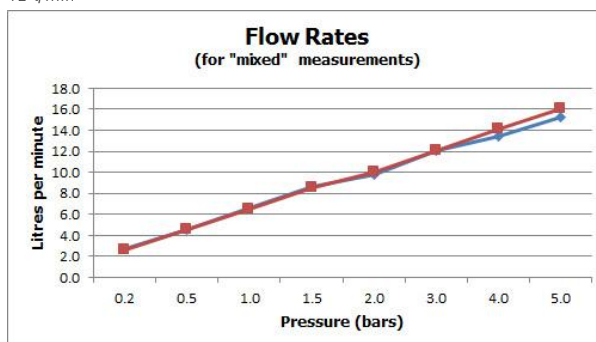

FINISH:

Chrome

FLOW REGULATOR:

FR-SHOWER/9-C/P

MINIMUM OPERATING PRESSURE:

1.0 bar MP

FLOW RATE AT 3.0 BAR FLOW PRESSURE:

12 l/min