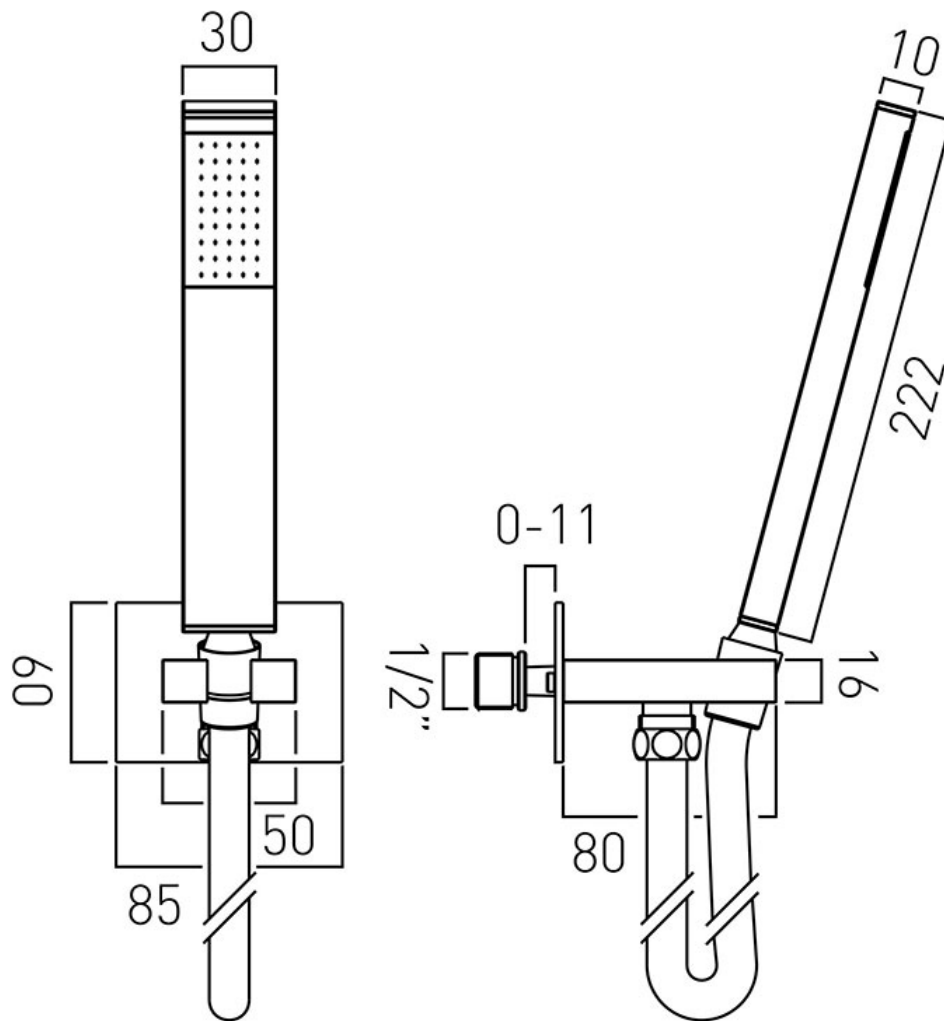

TECHNICAL DRAWING

COLLECTION:

PRODUCT CODE: INS-SFMKWO-C/P

tel: 01934 744466
email: sales@vado.com
www.vado.com

where inspiration flows
taps | showering | accessories