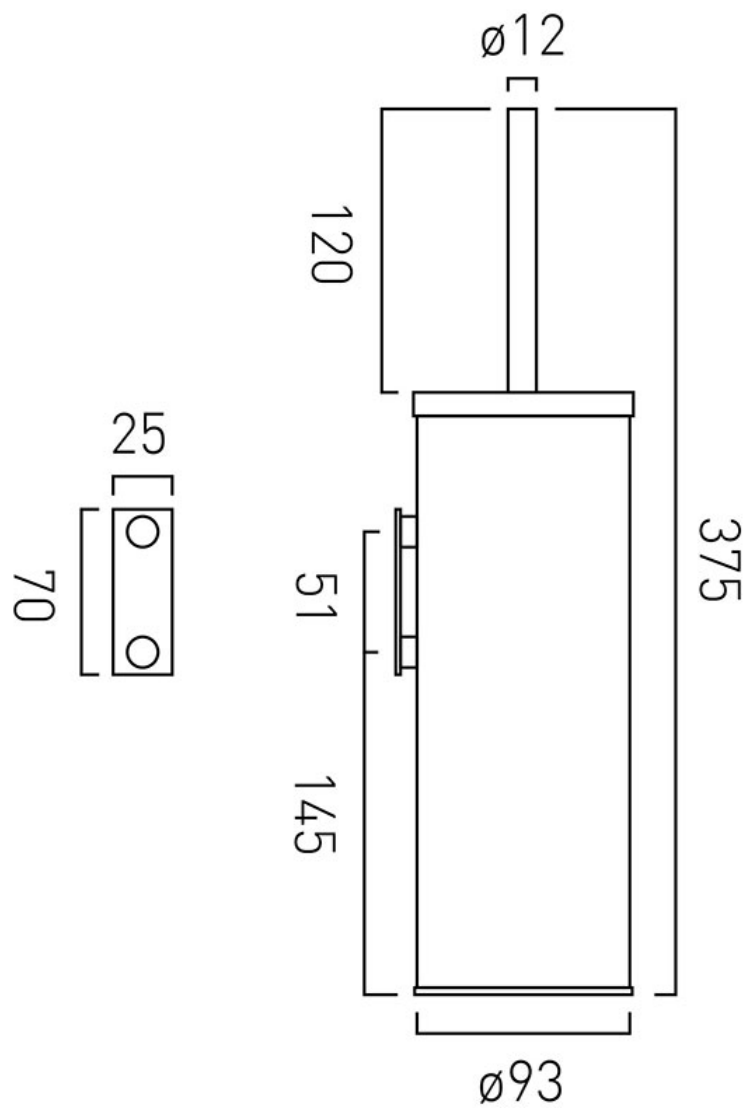

# SPECIFICATION SHEET

**COLLECTION:** INFINITY

**PRODUCT CODE:** INF-188-C/P

**DESCRIPTION:**

infinity toilet brush and stainless steel holder wall mounted

**FINISH:**

Chrome

tel: 01934 744466  
email: [sales@vado.com](mailto:sales@vado.com)  
[www.vado.com](http://www.vado.com)

# TECHNICAL DRAWING

**COLLECTION:** INFINITY

**PRODUCT CODE:** INF-188-C/P

tel: 01934 744466  
email: sales@vado.com  
www.vado.com

**where inspiration flows**  
taps | showering | accessories