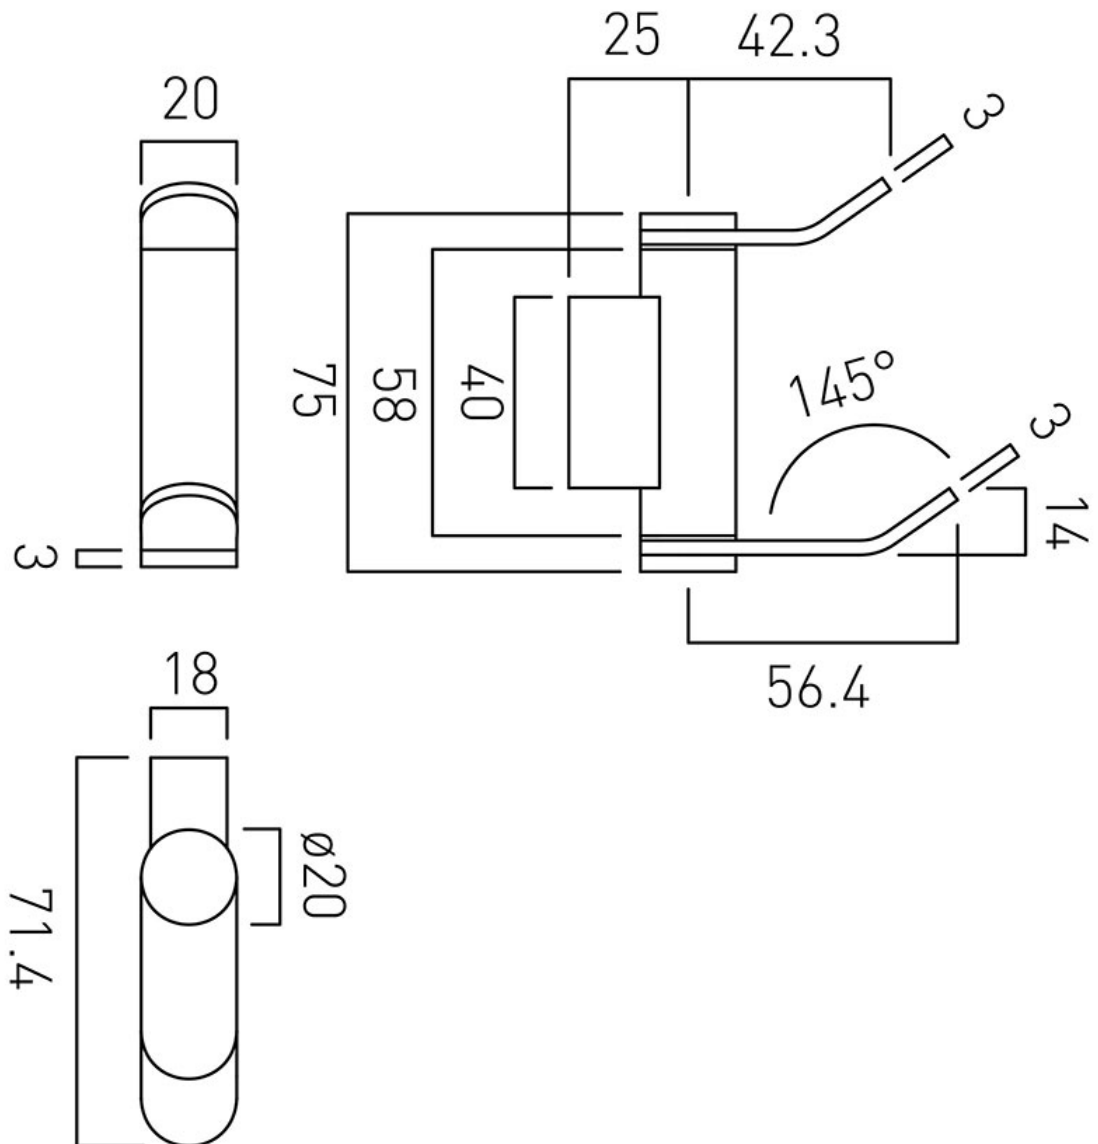

# SPECIFICATION SHEET

**COLLECTION:** INFINITY

**PRODUCT CODE:** INF-186-C/P

**DESCRIPTION:**

infinity double swivel robe hook wall mounted

**FINISH:**

Chrome

**FLOW REGULATOR:**

# TECHNICAL DRAWING

COLLECTION: INFINITY

PRODUCT CODE: INF-186-C/P

tel: 01934 744466  
email: sales@vado.com  
www.vado.com

**where inspiration flows**  
taps | showering | accessories