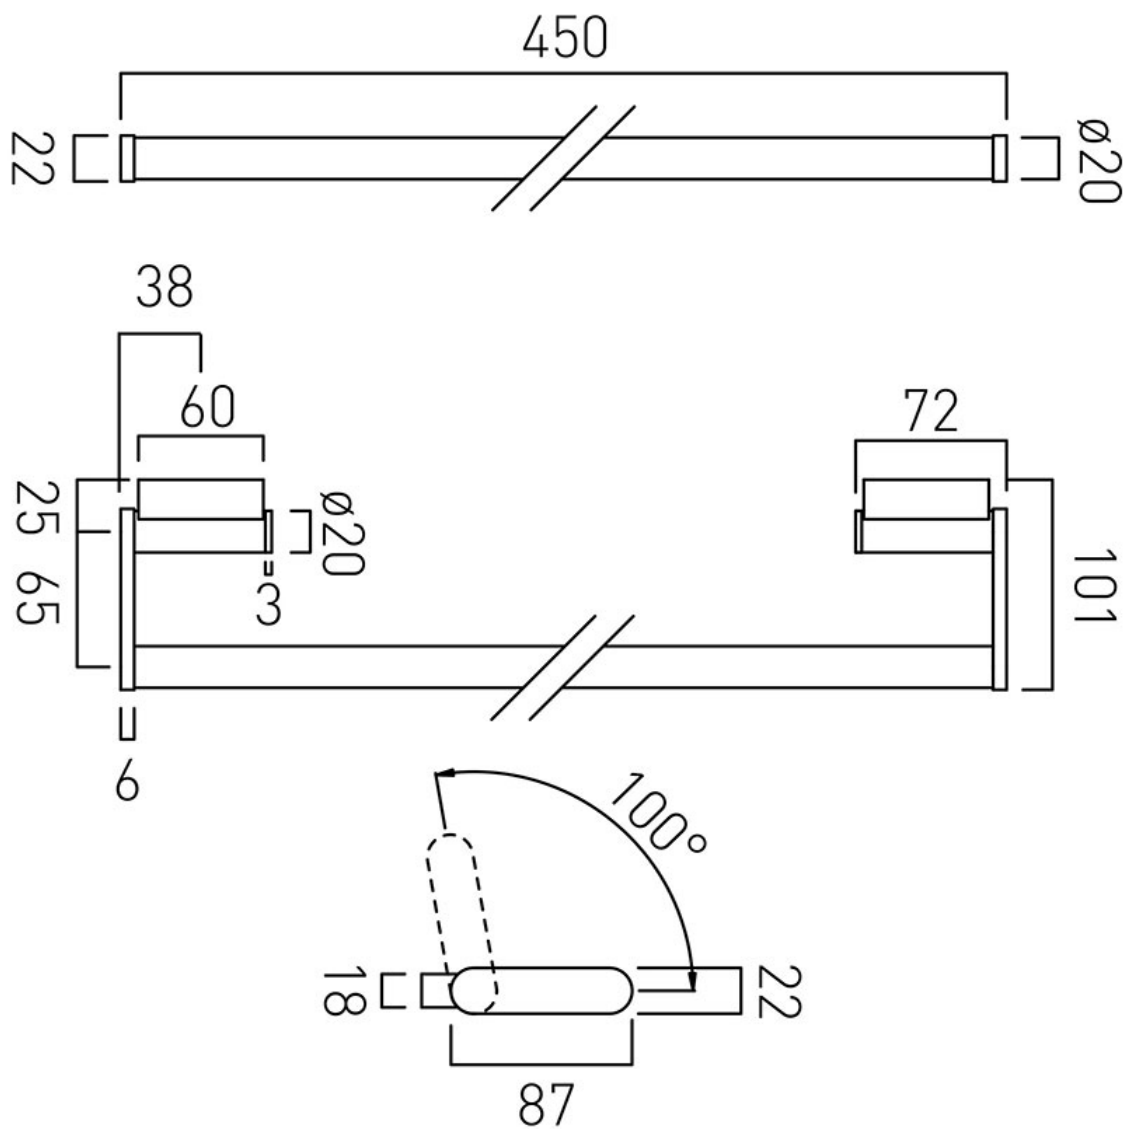

# SPECIFICATION SHEET

**COLLECTION:** INFINITY

**PRODUCT CODE:** INF-184-45-C/P

**DESCRIPTION:**

infinity towel rail 450mm (18")

**FINISH:**

Chrome

**FLOW REGULATOR:**

# TECHNICAL DRAWING

COLLECTION: INFINITY

PRODUCT CODE: INF-184-45-C/P

tel: 01934 744466  
email: sales@vado.com  
www.vado.com

**where inspiration flows**  
taps | showering | accessories